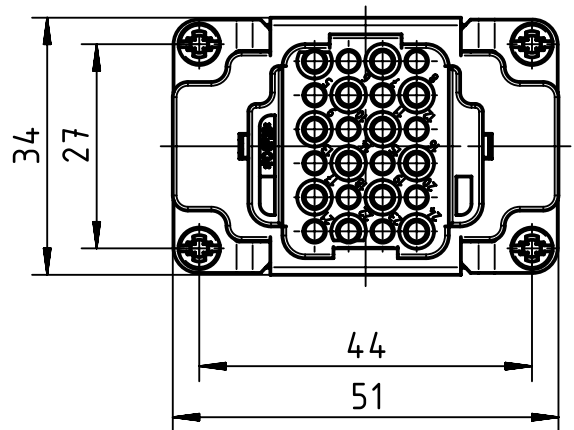

1 2 3 4 5 6

A
B
C
D

	All Dimensions in mm Original Size DIN A4		Scale 1:1	Free size tol.		Ref.	
	All rights reserved Department EL PD - DE		Created by MATAU	Inspected by PRIESTER	Standardisation TIEMANNA	Date 2016-04-04	State Final Release
HARTING Electric GmbH & Co. KG D-32339 Espelkamp			Title Han 24DD-F-C			Doc-Key / ECM-Nr. 100216913/UGD/005/C 500000097569	
			Type TB	Number 09 16 024 3101		Rev. C	Page 1/1