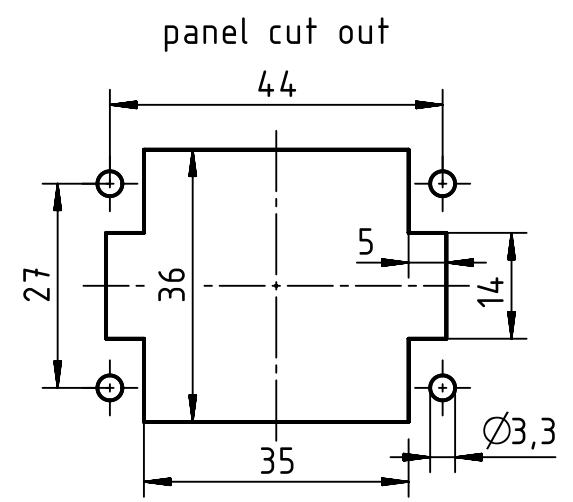

1 2 3 4 5 6

A
B
C
D

	All Dimensions in mm Original Size DIN A4		Scale 1:1	Free size tol.		Ref.	
	All rights reserved Department EL PD - DE		Created by MATAU	Inspected by PRIESTER	Standardisation TIEMANNA	Date 2016-04-04	State Final Release
HARTING Electric GmbH & Co. KG D-32339 Espelkamp			Title Han 24DD-F-C			Doc-Key / ECM-Nr. 100216913/UGD/005/C 500000097569	
			Type TB	Number 09 16 024 3101		Rev. C	Page 1/1