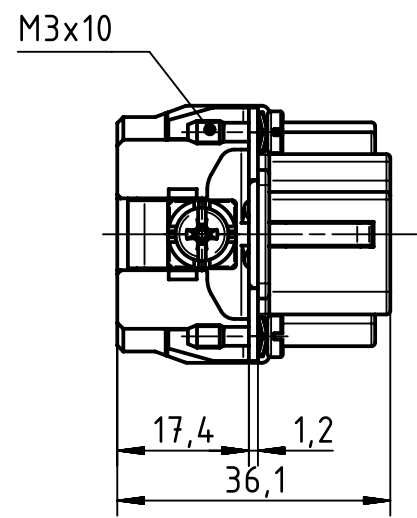

1 2 3 4 5 6

A
B
C
D

	All Dimensions in mm Original Size DIN A4		Scale 1:1	Free size tol.		Ref.	
	All rights reserved Department EL PD - DE		Created by MATAU	Inspected by PRIESTER	Standardisation TIEMANNA	Date 2016-04-04	State Final Release
HARTING Electric GmbH & Co. KG D-32339 Espelkamp			Title Han 24DD-F-C			Doc-Key / ECM-Nr. 100216913/UGD/005/C 500000097569	
			Type TB	Number 09 16 024 3101		Rev. C	Page 1/1