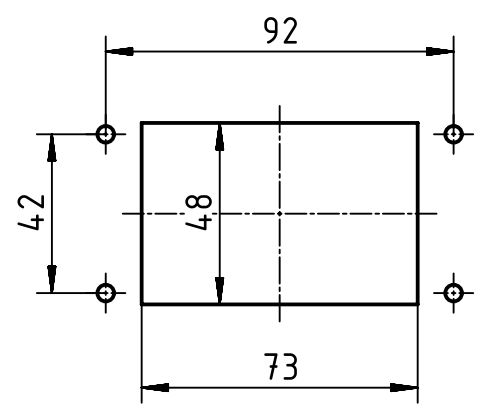

panel cut out (1:2)

	 All Dimensions in mm Original Size DIN A4	Scale 1:1	Free size tol.		Ref.	
	 All rights reserved Department EL PD - DE	Created by DICK	Inspected by BERGHORN	Standardisation TIEMANNA	Date 2015-09-01	State Final Release
HARTING Electric GmbH & Co. KG D-32339 Espelkamp					Title Han A Base Panel 2 Levers	
		Type TB	Number 09 20 032 0301		Doc-Key / ECM-Nr. 100105480/UGD/005/B 500000093856	
					Rev. B	Page 1/1