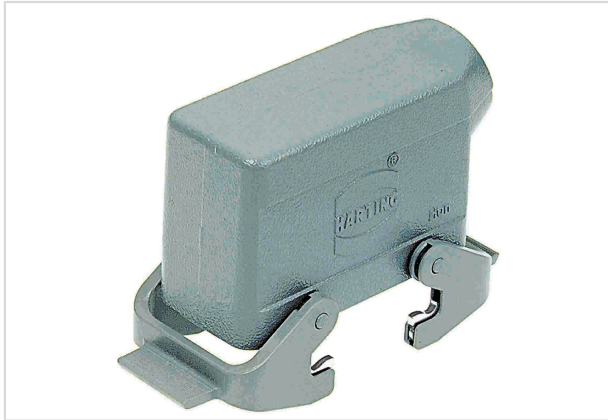

Han B Hood Side Entry LC 2 Levers PG 21

Image is for illustration purposes only. Please refer to product description.

Part number	09 30 016 1530
Specification	Han B Hood Side Entry LC 2 Levers PG 21
HARTING eCatalogue	https://b2b.harting.com/09300161530

Identification

Category	Hoods/Housings
Series of hoods/housings	Han [®] B
Type of hood/housing	Hood
Type	Low construction

Version

Locking type	Double locking lever (on the hood)
Han-Easy Lock [®]	Yes
Size	16 B
Version	Side entry
Cable entry	1x Pg 21
Field of application	Standard hoods/housings for industrial connectors

Technical characteristics

Limiting temperature	-40 ... +125 °C
Degree of protection acc. to IEC 60529	IP65
	IP66
	IP67
Type rating acc. to UL 50 / UL 50E	4
	4X
	12

Material properties

Material (hood/housing)	Aluminium die-cast
-------------------------	--------------------

Pushing Performance

Material properties

Surface (hood/housing)	Powder-coated
Colour (hood/housing)	RAL 7037 (dust grey)
Material (locking)	Polycarbonate (PC) Stainless steel
Colour (locking)	RAL 7037 (dust grey)
Material flammability class acc. to UL 94 (locking levers)	V-0
RoHS	compliant
ELV status	compliant
China RoHS	e
REACH Annex XVII substances	No
REACH ANNEX XIV substances	No
REACH SVHC substances	Yes
REACH SVHC substances	Potassium 1,1,2,2,3,3,4,4,4-nonafluorobutane-1-sulphonate