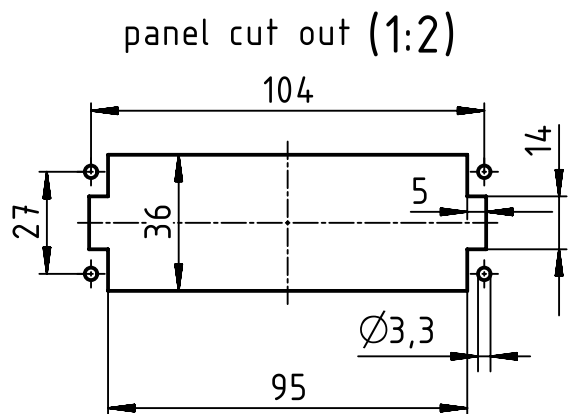

1 2 3 4 5 6

A

B

C

D

	All rights reserved Department EL PD - DE HARTING Electric GmbH & Co. KG D-32339 Espelkamp	All Dimensions in mm Original Size DIN A4		Scale 1:1	Free size tol.	Ref. Sub.
		Created by HOLLERT	Inspected by BERGHORN	Standardisation SCHMIDTM	Date 2016-04-20	State Final Release
		Title Han 64 EEE-F-C	Type TB		Number 09 32 064 3101	Rev. B Page 1/1