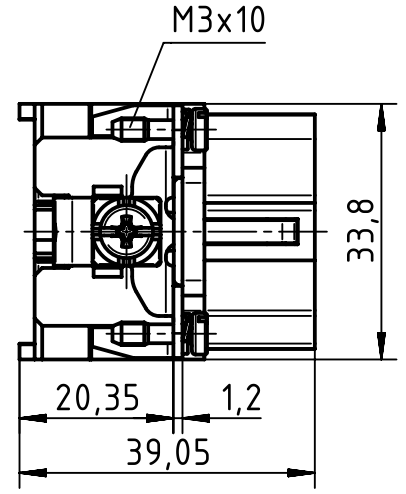

1 2 3 4 5 6

A

B

C

D

	All rights reserved Department EL PD - DE HARTING Electric GmbH & Co. KG D-32339 Espelkamp	All Dimensions in mm Original Size DIN A4		Scale 1:1	Free size tol.	Ref. Sub.
		Created by HOLLERT	Inspected by BERGHORN	Standardisation SCHMIDTM	Date 2016-04-20	State Final Release
		Title Han 64 EEE-F-C	Type TB		Number 09 32 064 3101	Rev. B Page 1/1