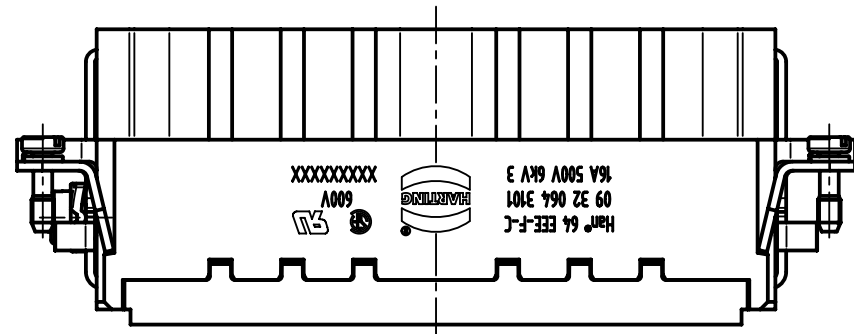

1 2 3 4 5 6

A

B

C

D

	All rights reserved Department EL PD - DE HARTING Electric GmbH & Co. KG D-32339 Espelkamp	All Dimensions in mm Original Size DIN A4		Scale 1:1	Free size tol.	Ref. Sub.
		Created by HOLLERT	Inspected by BERGHORN	Standardisation SCHMIDTM	Date 2016-04-20	State Final Release
		Title Han 64 EEE-F-C	Type TB		Number 09 32 064 3101	Rev. B Page 1/1