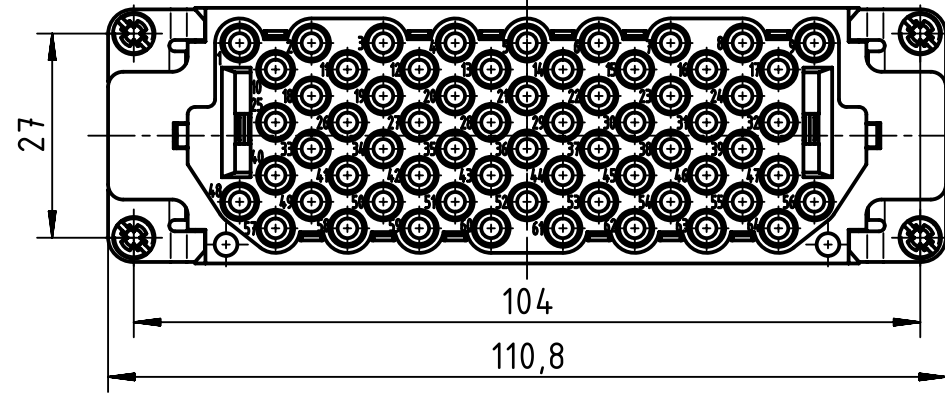

1 2 3 4 5 6

A

B

C

D

	All rights reserved Department EL PD - DE HARTING Electric GmbH & Co. KG D-32339 Espelkamp	All Dimensions in mm Original Size DIN A4		Scale 1:1	Free size tol.	Ref. Sub.
		Created by HOLLERT	Inspected by BERGHORN	Standardisation SCHMIDTM	Date 2016-04-20	State Final Release
		Title Han 64 EEE-F-C	Type TB		Number 09 32 064 3101	Rev. B Page 1/1