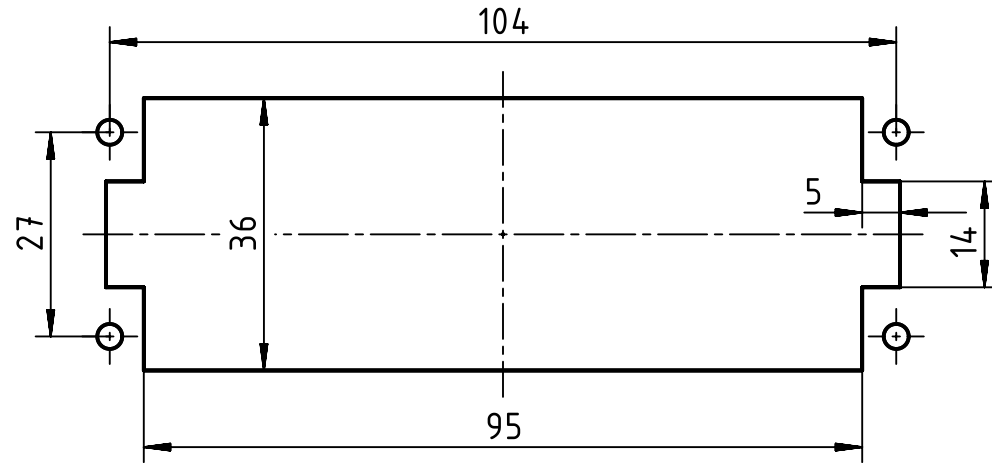

panel cut out

	All Dimensions in mm Original Size DIN A4		Scale 1:1	Free size tol.		Ref.
	All rights reserved Department EL PD - DE		Created by KLASSEN P	Inspected by BERGHORN	Standardisation RUETERA	Sub.
HARTING Electric GmbH & Co. KG D-32339 Espelkamp		Title Han 24ES-F			Date 2017-04-13	State Final Release
Type TB					Number 09 33 024 2716	Doc-Key / ECM-Nr. 100185680/UGD/005/C 500000117434
Rev. C						Page 1/1