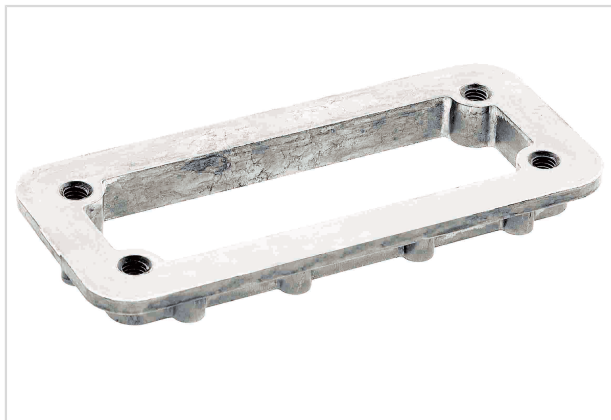

## Mounting frames for standard hood 16B

Image is for illustration purposes only. Please refer to product description.

Part number	09 40 000 9923
Specification	Mounting frames for standard hood 16B
HARTING eCatalogue	<a href="https://b2b.harting.com/09400009923">https://b2b.harting.com/09400009923</a>

### Identification

Category	Accessories
Type of accessory	Mounting frames
Description of the accessory	for standard hoods/housings