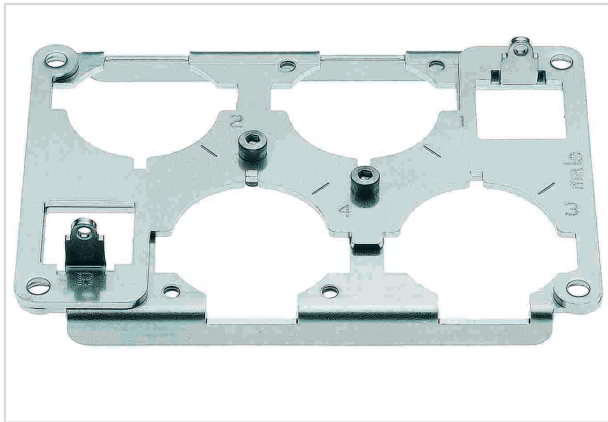

Han 48HPR frame for 4X650A female

Image is for illustration purposes only. Please refer to product description.

Part number	09 40 048 9911
Specification	Han 48HPR frame for 4X650A female
HARTING eCatalogue	https://b2b.harting.com/09400489911

Identification

Category	Accessories
Series of hoods/housings	Han [®] HPR
Type of accessory	Frame
Description of the accessory	for female inserts 4x HC 650 contacts + 2x Han [®] Q 5/0

Version

Gender	Female
Size	48 HPR

Material properties

Material (accessories)	Metal
RoHS	compliant
ELV status	compliant
China RoHS	e
REACH Annex XVII substances	No
REACH ANNEX XIV substances	No
REACH SVHC substances	No

Commercial data

Packaging size	1
Net weight	195 g
Country of origin	Germany