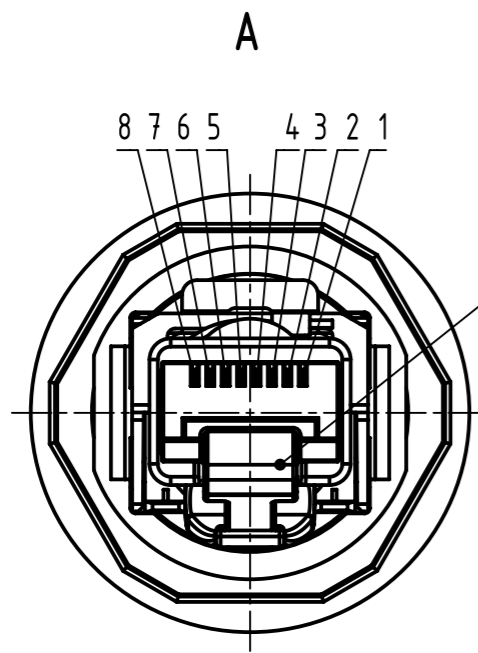

Loading-Plan
acc. to TIA/EIA 568B

Mating face RJ45 Plug
according to IEC 60603-7

Mating face RJ45 Jack
according to IEC 60603-7

	All rights reserved		Created by FARCASIU		Inspected by PRIESTER		Standardisation HOFFMANN		Date 2018-10-12		State Final Release	
	Department EL PD		Title har-port RJ45 coupler Cat.6 AWG 27/7		Type TB		Number 094545215XX		Doc-Key / ECM-Nr. 10022229/UGD/002/E 50000014.1187		Rev. E	Page 1/2
HARTING Electronics GmbH D-32339 Espelkamp			All Dimensions in mm Original Size DIN A3		Scale 2:1		Free size tol.		Ref. Sub.			

	All Dimensions in mm Original Size DIN A3	Scale 1:1	Free size tol.	Ref.
	All rights reserved Department EL PD	Created by FARCASIU	Inspected by PRIESTER	Standardisation HOFFMANN
HARTING Electronics GmbH D-32339 Espelkamp		Title har-port RJ45 coupler Cat.6 AWG 27/7		Date 2018-10-12
		Type TB	Number 094545215XX	State Final Release
			Doc-Key / ECM-Nr. 10022229/UGD/002/E 50000141187	Page 2/2
			Rev. E	