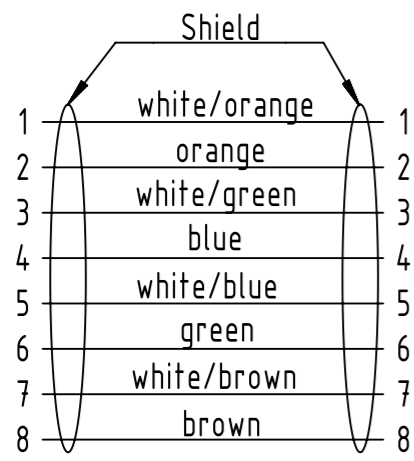

Loading-Plan
acc. to TIA/EIA 568B

Mating face RJ45 Plug
according to IEC 60603-7

Mating face RJ45 Jack
according to IEC 60603-7

	All rights reserved		Created by FARCASIU		Inspected by PRIESTER		Standardisation HOFFMANN		Date 2018-10-12		State Final Release	
	Department EL PD		Title har-port RJ45 coupler Cat.6 AWG 27/7		Type TB		Number 094545215XX		Doc-Key / ECM-Nr. 10022229/UGD/002/E 50000014.1187		Rev. E	Page 1/2
HARTING Electronics GmbH D-32339 Espelkamp			All Dimensions in mm Original Size DIN A3		Scale 2:1		Free size tol.		Ref. Sub.			