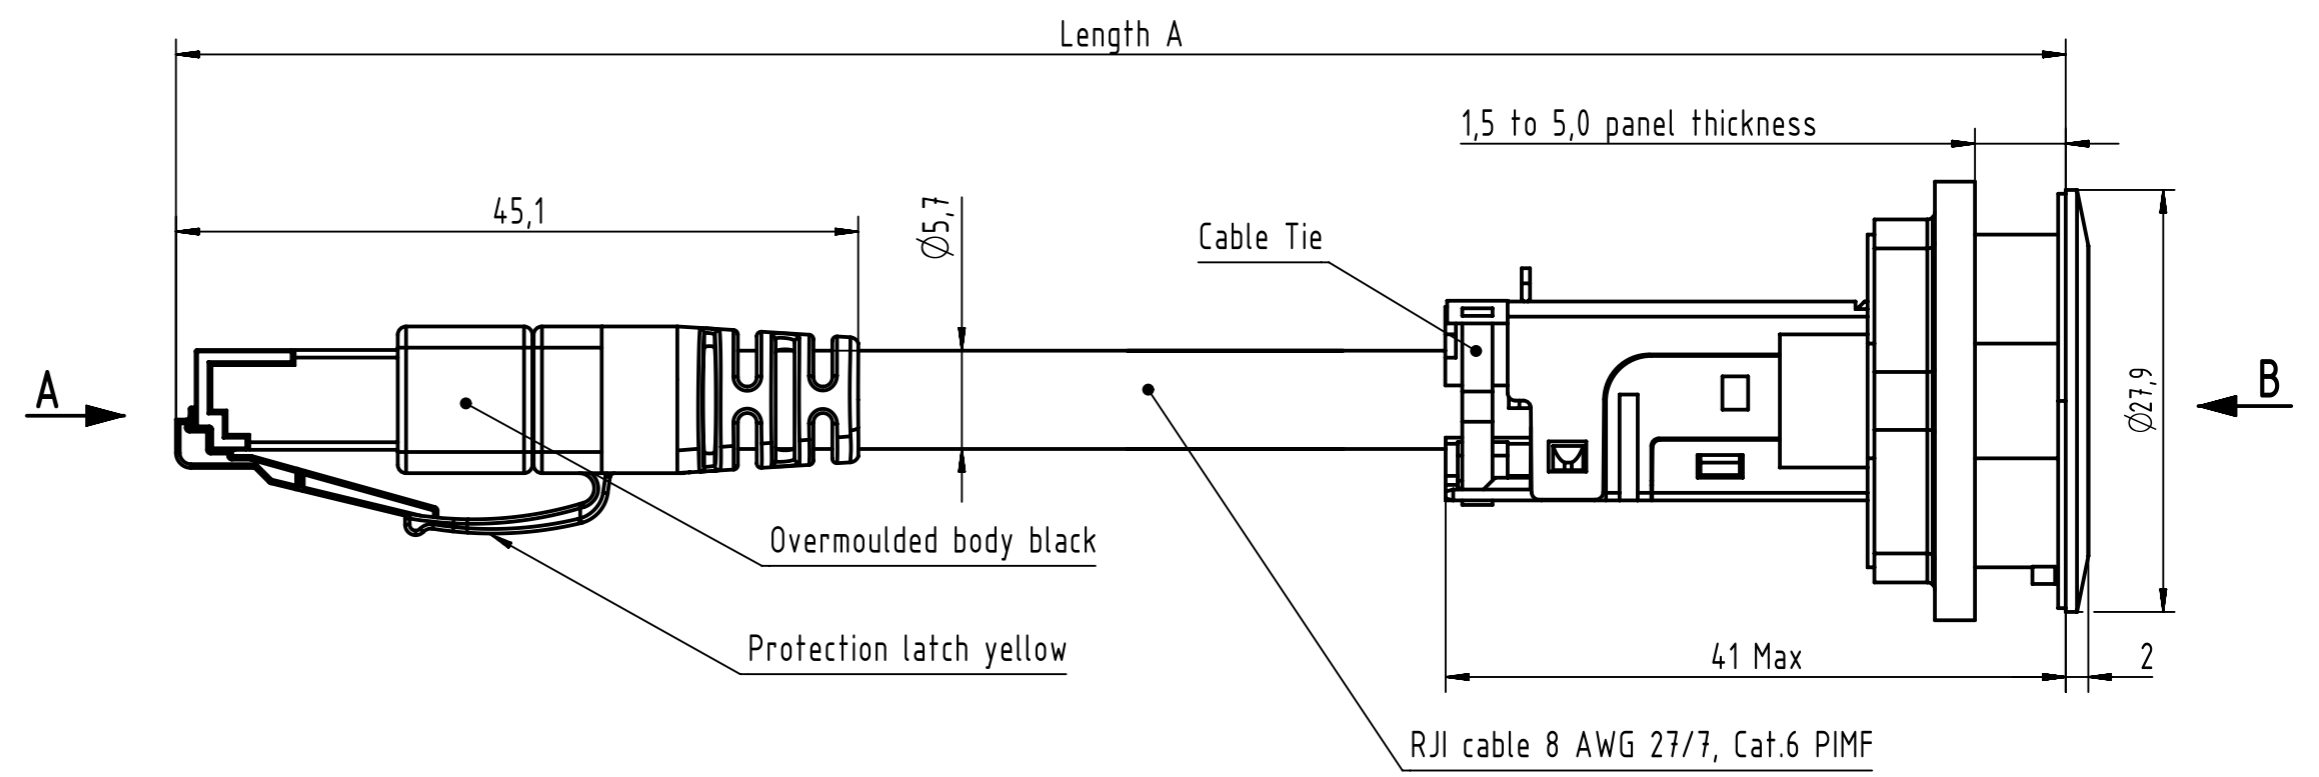

Loading-Plan
acc. to TIA/EIA 568B

Mating face RJ45 Plug
according to IEC 60603-7

Mating face RJ45 Jack
according to IEC 60603-7

	All rights reserved		Created by FARCASIU		Inspected by PRIESTER		Standardisation HOFFMANN		Date 2018-10-12		State Final Release	
	Department EL PD		Title har-port RJ45 coupler Cat.6 AWG 27/7		Type TB		Number 094545215XX		Doc-Key / ECM-Nr. 10022229/UGD/002/E 50000014.1187		Rev. E	Page 1/2
HARTING Electronics GmbH D-32339 Espelkamp			All Dimensions in mm Original Size DIN A3		Scale 2:1		Free size tol.		Ref. Sub.			

	All Dimensions in mm Original Size DIN A3	Scale 1:1	Free size tol.	Ref.
	All rights reserved Department EL PD	Created by FARCASIU	Inspected by PRIESTER	Standardisation HOFFMANN
HARTING Electronics GmbH D-32339 Espelkamp		Title har-port RJ45 coupler Cat.6 AWG 27/7		Date 2018-10-12
		Type TB	Number 094545215XX	State Final Release
			Doc-Key / ECM-Nr. 10022229/UGD/002/E 50000141187	Page 2/2
			Rev. E	