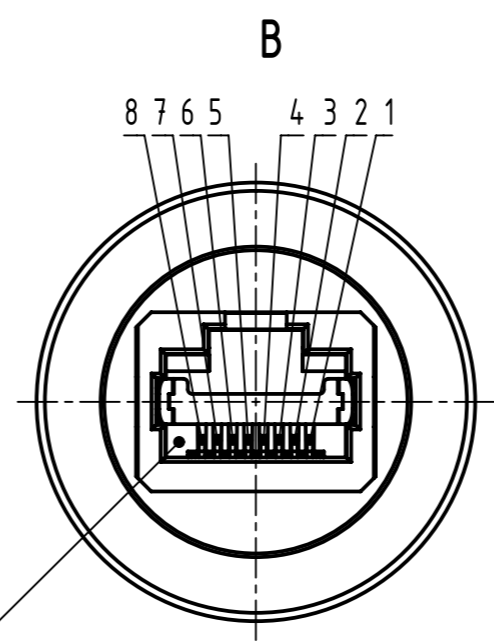

Loading-Plan
acc. to TIA/EIA 568B

Mating face RJ45 Plug
according to IEC 60603-7

Mating face RJ45 Jack
according to IEC 60603-7

	All rights reserved		Created by FARCASIU		Inspected by PRIESTER		Standardisation HOFFMANN		Date 2018-10-12		State Final Release	
	Department EL PD		Title har-port RJ45 coupler Cat.6 AWG 27/7		Type TB		Number 094545215XX		Doc-Key / ECM-Nr. 10022229/UGD/002/E 50000014.1187		Rev. E	Page 1/2
HARTING Electronics GmbH D-32339 Espelkamp			All Dimensions in mm Original Size DIN A3		Scale 2:1		Free size tol.		Ref. Sub.			

	All Dimensions in mm Original Size DIN A3	Scale 1:1	Free size tol.	Ref.
	All rights reserved Department EL PD	Created by FARCASIU	Inspected by PRIESTER	Standardisation HOFFMANN
HARTING Electronics GmbH D-32339 Espelkamp		Title har-port RJ45 coupler Cat.6 AWG 27/7		Date 2018-10-12
		Type TB	Number 094545215XX	State Final Release
			Doc-Key / ECM-Nr. 10022229/UGD/002/E 50000141187	Page 2/2
			Rev. E	