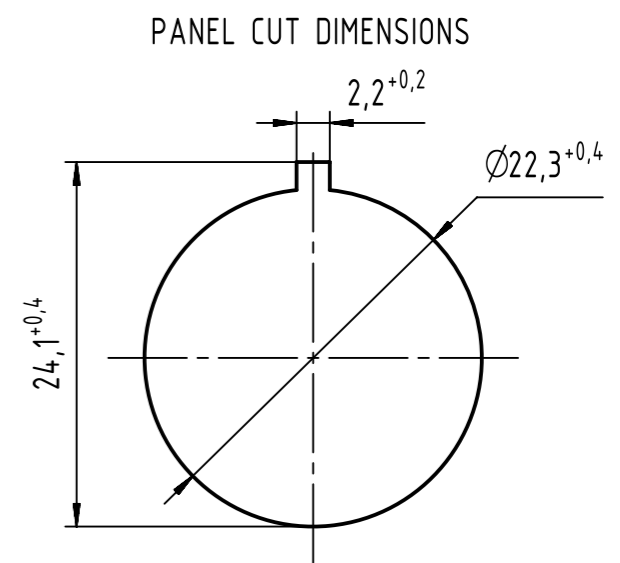

Loading-Plan
acc. to TIA/EIA 568B

Mating face RJ45 Plug
according to IEC 60603-7

Mating face RJ45 Jack
according to IEC 60603-7

	All rights reserved		Created by FARCASIU		Inspected by PRIESTER		Standardisation HOFFMANN		Date 2018-10-12		State Final Release	
	Department EL PD		Title har-port RJ45 coupler Cat.6 AWG 27/7		Type TB		Number 094545215XX		Doc-Key / ECM-Nr. 10022229/UGD/002/E 50000014.1187		Rev. E	Page 1/2
HARTING Electronics GmbH D-32339 Espelkamp			All Dimensions in mm Original Size DIN A3		Scale 2:1		Free size tol.		Ref. Sub.			

	All Dimensions in mm Original Size DIN A3	Scale 1:1	Free size tol.	Ref.
	All rights reserved Department EL PD	Created by FARCASIU	Inspected by PRIESTER	Standardisation HOFFMANN
HARTING Electronics GmbH D-32339 Espelkamp		Title har-port RJ45 coupler Cat.6 AWG 27/7		Date 2018-10-12
		Type TB	Number 094545215XX	State Final Release
			Doc-Key / ECM-Nr. 10022229/UGD/002/E 50000141187	Page 2/2
			Rev. E	