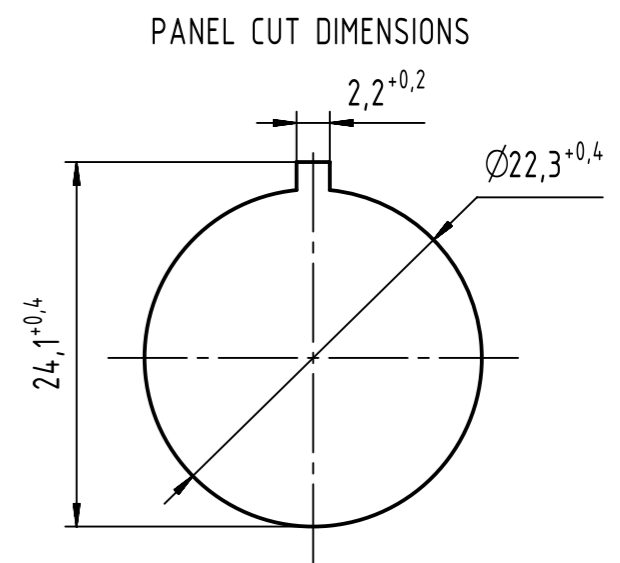

Loading-Plan
acc. to TIA/EIA 568B

Mating face RJ45 Plug
according to IEC 60603-7

Mating face RJ45 Jack
according to IEC 60603-7

| | | | | | | |
|---|---------------------|---|--------------------------|---|--------------------|------------------------|
| | All rights reserved | Created by FARCASIU | Inspected by PRIESTER | Standardisation KOHLER | Date 2019-12-10 | State Final Release |
| | Department EL PD | Title har-port RJ45 coupler Cat.6 AWG 27/7 | | Doc-Key / ECM-Nr. 10022229/UGD/002/F 500000162658 | | |
| HARTING Electronics GmbH D-32339 Espelkamp | | Type TB | Number 094545215XX | | Rev. F | Page 1/2 |

| | | | | |
|---|--|---|--|---------------------------|
|  | All Dimensions in mm Original Size DIN A3 | Scale 1:1 | Free size tol. | Ref. |
| | All rights reserved Department EL PD | Created by FARCASIU | Inspected by PRIESTER | Standardisation KOHLER |
| HARTING Electronics GmbH D-32339 Espelkamp | | Title har-port RJ45 coupler Cat.6 AWG 27/7 | | Date 2019-12-10 |
| | | Type TB | Number 094545215XX | State Final Release |
| | | | Doc-Key / ECM-Nr. 10022229/UGD/002/F 50000162658 | Rev. F |
| | | | Page 2/2 | |