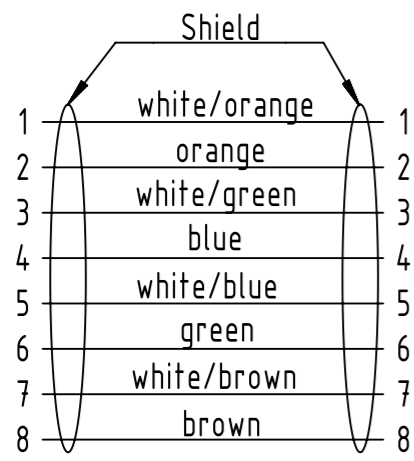

Loading-Plan
acc. to TIA/EIA 568B

Mating face RJ45 Plug
according to IEC 60603-7

Mating face RJ45 Jack
according to IEC 60603-7

| | | | | | | |
|---|---------------------|---|--------------------------|---|--------------------|------------------------|
| | All rights reserved | Created by FARCASIU | Inspected by PRIESTER | Standardisation KOHLER | Date 2019-12-10 | State Final Release |
| | Department EL PD | Title har-port RJ45 coupler Cat.6 AWG 27/7 | | Doc-Key / ECM-Nr. 10022229/UGD/002/F 500000162658 | | |
| HARTING Electronics GmbH D-32339 Espelkamp | | Type TB | Number 094545215XX | | Rev. F | Page 1/2 |