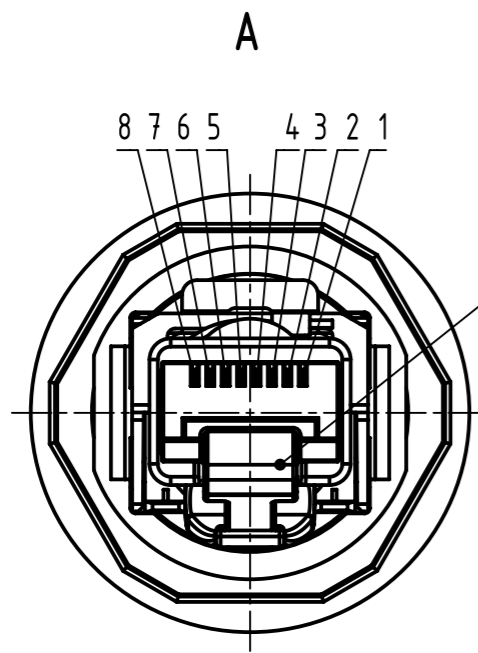

Loading-Plan
acc. to TIA/EIA 568B

Mating face RJ45 Plug
according to IEC 60603-7

Mating face RJ45 Jack
according to IEC 60603-7

| | | | | | | |
|---|---------------------|---|--------------------------|---|--------------------|------------------------|
| | All rights reserved | Created by FARCASIU | Inspected by PRIESTER | Standardisation KOHLER | Date 2019-12-10 | State Final Release |
| | Department EL PD | Title har-port RJ45 coupler Cat.6 AWG 27/7 | | Doc-Key / ECM-Nr. 10022229/UGD/002/F 500000162658 | | |
| HARTING Electronics GmbH D-32339 Espelkamp | | Type TB | Number 094545215XX | | Rev. F | Page 1/2 |

| | | | | |
|---|--|---|--|---------------------------|
|  | All Dimensions in mm Original Size DIN A3 | Scale 1:1 | Free size tol. | Ref. |
| | All rights reserved Department EL PD | Created by FARCASIU | Inspected by PRIESTER | Standardisation KOHLER |
| HARTING Electronics GmbH D-32339 Espelkamp | | Title har-port RJ45 coupler Cat.6 AWG 27/7 | | Date 2019-12-10 |
| | | Type TB | Number 094545215XX | State Final Release |
| | | | Doc-Key / ECM-Nr. 10022229/UGD/002/F 50000162658 | Rev. F |
| | | | Page 2/2 | |