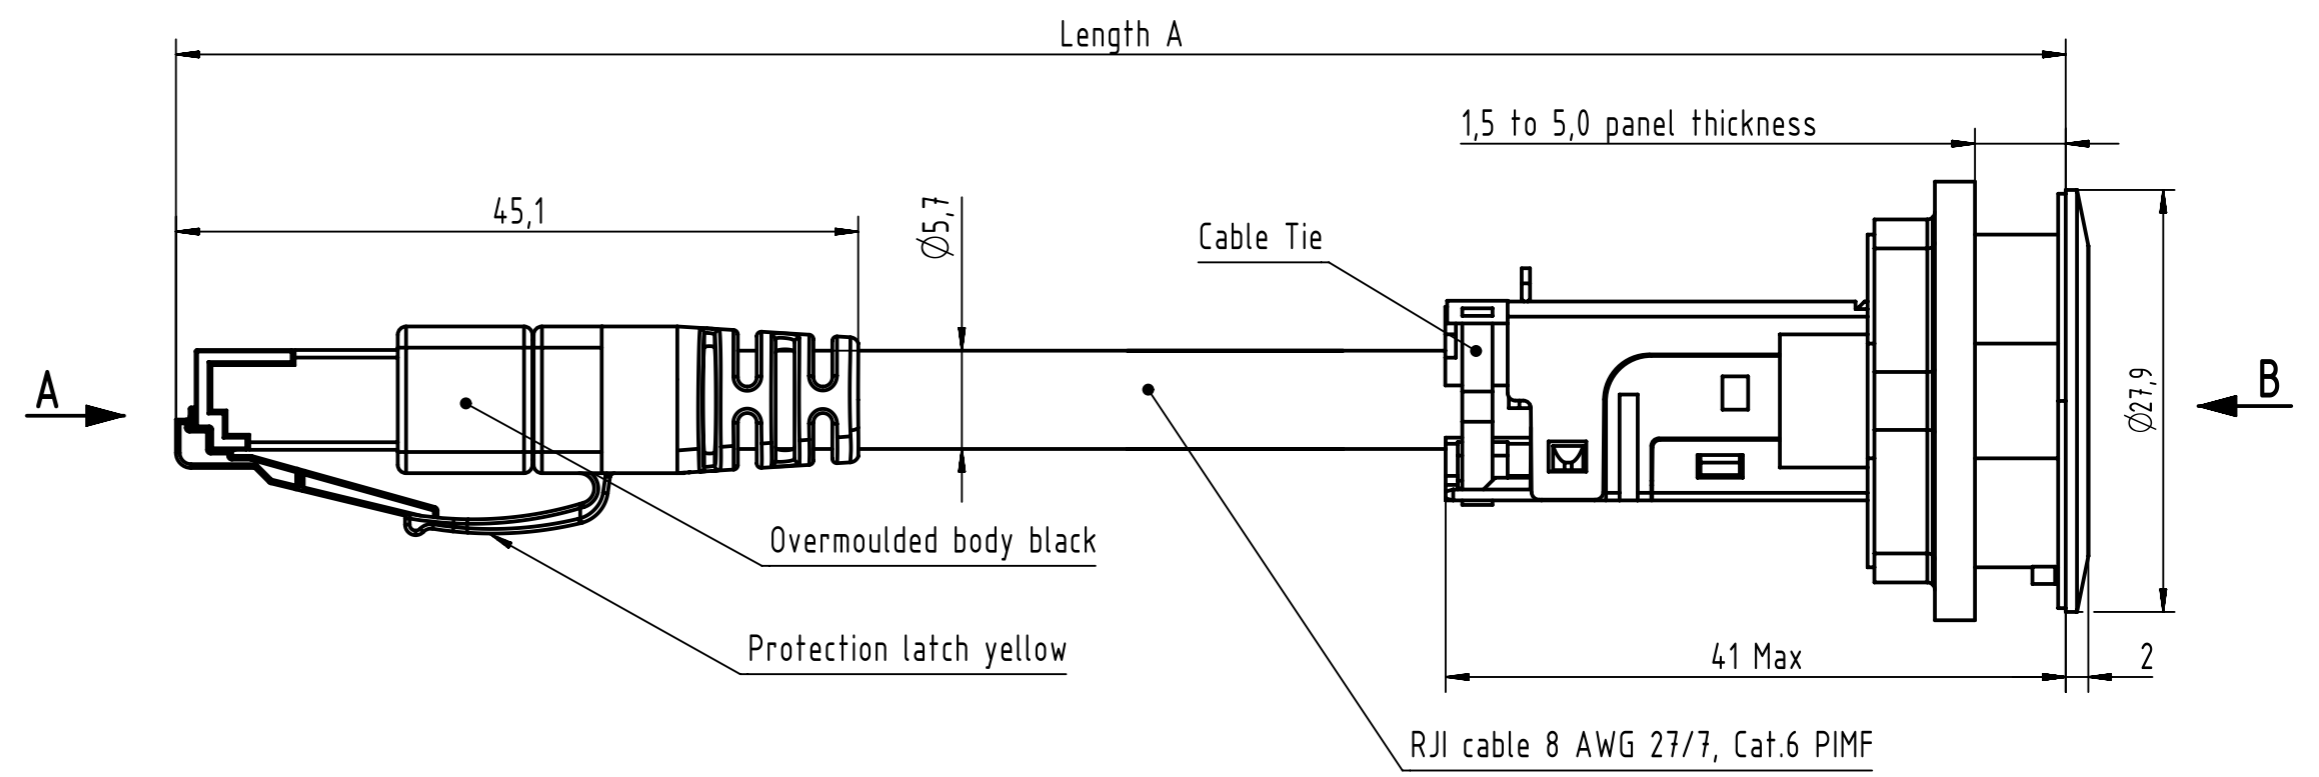

Loading-Plan
acc. to TIA/EIA 568B

Mating face RJ45 Plug
according to IEC 60603-7

Mating face RJ45 Jack
according to IEC 60603-7

| | | | | | | |
|---|---------------------|---|--------------------------|---|--------------------|------------------------|
| | All rights reserved | Created by FARCASIU | Inspected by PRIESTER | Standardisation KOHLER | Date 2019-12-10 | State Final Release |
| | Department EL PD | Title har-port RJ45 coupler Cat.6 AWG 27/7 | | Doc-Key / ECM-Nr. 10022229/UGD/002/F 500000162658 | | |
| HARTING Electronics GmbH D-32339 Espelkamp | | Type TB | Number 094545215XX | | Rev. F | Page 1/2 |

| | | | | |
|---|--|---|--|---------------------------|
|  | All Dimensions in mm Original Size DIN A3 | Scale 1:1 | Free size tol. | Ref. |
| | All rights reserved Department EL PD | Created by FARCASIU | Inspected by PRIESTER | Standardisation KOHLER |
| HARTING Electronics GmbH D-32339 Espelkamp | | Title har-port RJ45 coupler Cat.6 AWG 27/7 | | Date 2019-12-10 |
| | | Type TB | Number 094545215XX | State Final Release |
| | | | Doc-Key / ECM-Nr. 10022229/UGD/002/F 50000162658 | Rev. F |
| | | | Page 2/2 | |