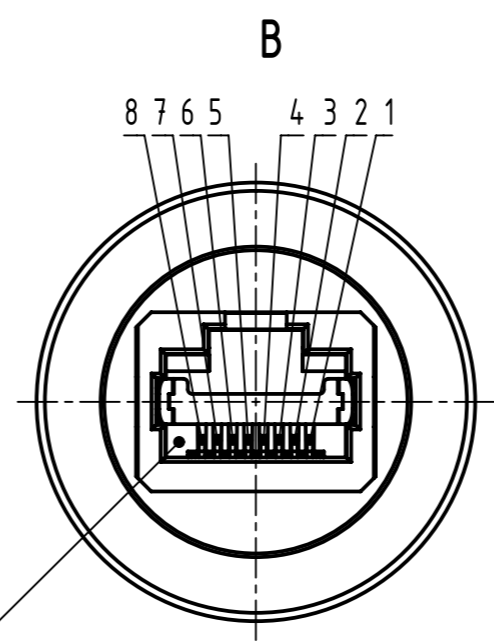

Loading-Plan
acc. to TIA/EIA 568B

Mating face RJ45 Plug
according to IEC 60603-7

Mating face RJ45 Jack
according to IEC 60603-7

| | | | | | | |
|---|---------------------|---|--------------------------|---|--------------------|------------------------|
| | All rights reserved | Created by FARCASIU | Inspected by PRIESTER | Standardisation KOHLER | Date 2019-12-10 | State Final Release |
| | Department EL PD | Title har-port RJ45 coupler Cat.6 AWG 27/7 | | Doc-Key / ECM-Nr. 10022229/UGD/002/F 500000162658 | | |
| HARTING Electronics GmbH D-32339 Espelkamp | | Type TB | Number 094545215XX | | Rev. F | Page 1/2 |