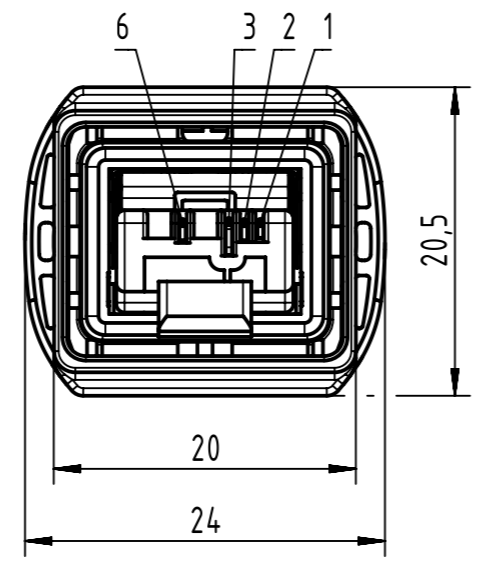

Connector Location A

Connector Location B

X male

Y male

- Temperature range: -40°C ... +70°C

	All rights reserved		Created by STOCHECIC Stocheci		Inspected by COSTEA Costea		Standardisation MUNTEANV Muntean		Date 2019-10-30		State Final Release			
	Department HCS - RO		Title RJ45 IP20 - PPv4, 4xAWG22		Type TB		Number 0945701XXXX		Doc-Key / ECM-Nr. 100155407/UGD/024/F 500000159777		Rev. F Page 1/2			
HARTING Customised Solutions D-32339 Espelkamp			All Dimensions in mm			Tech. Character.			Free size tol.			According to production drawing		