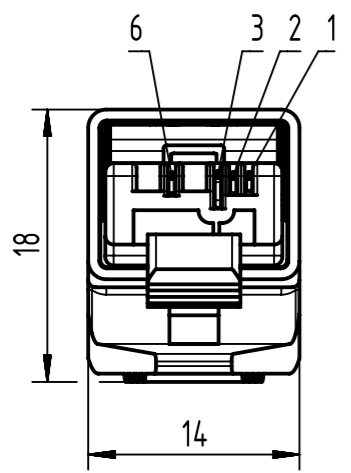

Connector Location A

Connector Location B

X male

Y male

- Temperature range: -40°C ... +70°C

	All rights reserved		Created by STOCHECIC Stocheci		Inspected by COSTEA Costea		Standardisation MUNTEANV Muntean		Date 2019-10-30		State Final Release			
	Department HCS - RO		Title RJ45 IP20 - PPv4, 4xAWG22		Type TB		Number 0945701XXXX		Doc-Key / ECM-Nr. 100155407/UGD/024/F 500000159777		Rev. F Page 1/2			
HARTING Customised Solutions D-32339 Espelkamp			All Dimensions in mm			Tech. Character.			Free size tol.			According to production drawing		