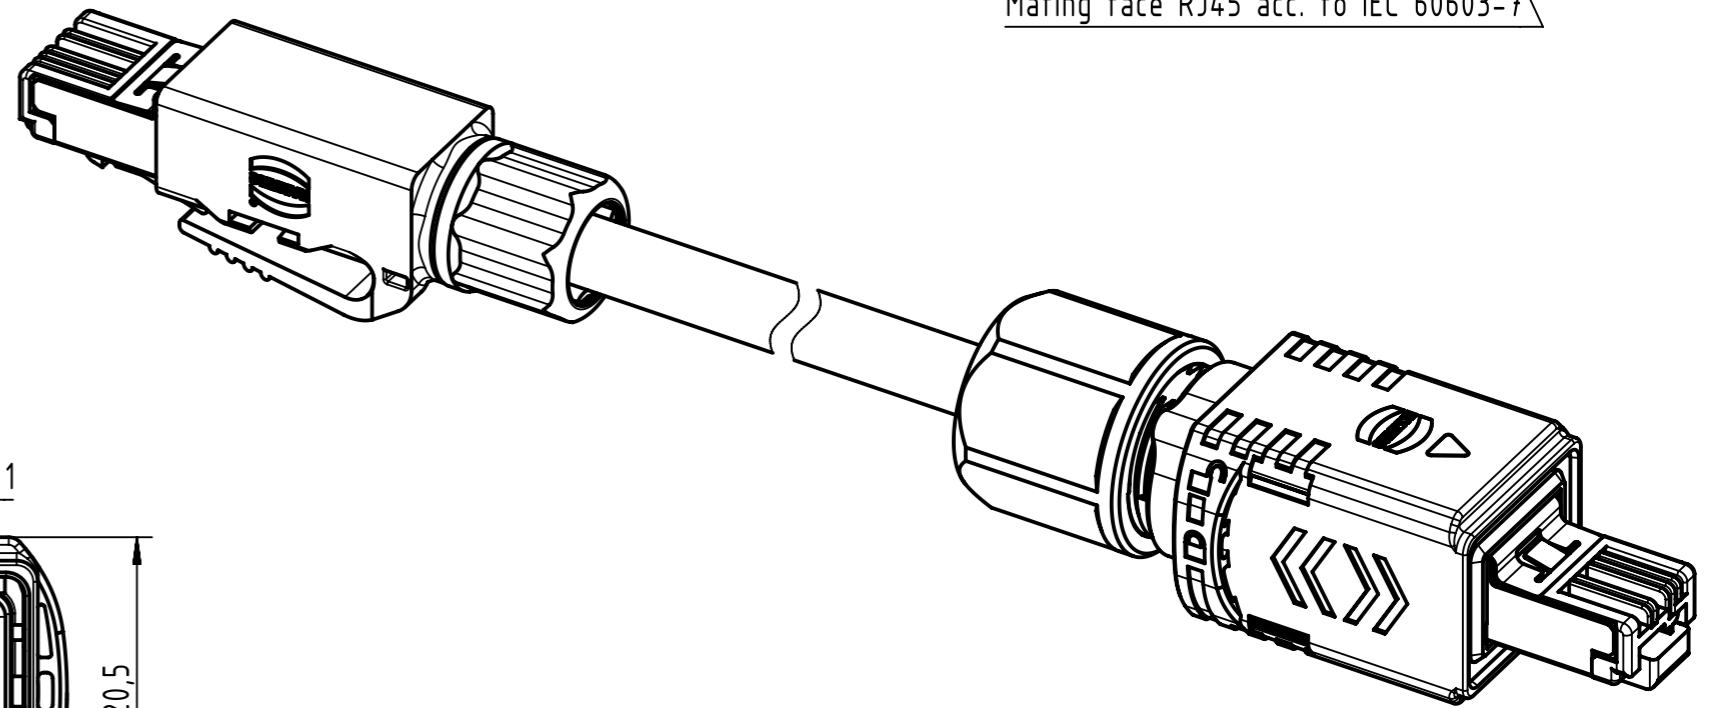

Connector Location A

Connector Location B

X male

Y male

- Temperature range: -40°C ... +70°C

	All rights reserved		Created by STOCHECIC Stocheci		Inspected by COSTEA Costea		Standardisation MUNTEANV Muntean		Date 2019-10-30		State Final Release			
	Department HCS - RO		Title RJ45 IP20 - PPv4, 4xAWG22		Type TB		Number 0945701XXXX		Doc-Key / ECM-Nr. 100155407/UGD/024/F 500000159777		Rev. F Page 1/2			
HARTING Customised Solutions D-32339 Espelkamp			All Dimensions in mm			Tech. Character.			Free size tol.			According to production drawing		