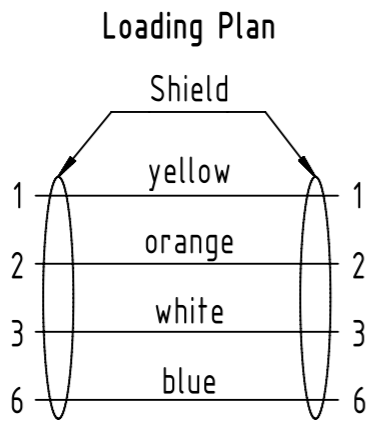

Connector Location A

Connector Location B

X male

Y male

- Temperature range: -40°C ... +70°C

	All rights reserved		Created by STOCHECIC Stocheci		Inspected by COSTEA Costea		Standardisation MUNTEANV Muntean		Date 2019-10-30		State Final Release			
	Department HCS - RO		Title RJ45 IP20 - PPv4, 4xAWG22		Type TB		Number 0945701XXXX		Doc-Key / ECM-Nr. 100155407/UGD/024/F 500000159777		Rev. F Page 1/2			
HARTING Customised Solutions D-32339 Espelkamp			All Dimensions in mm			Tech. Character.			Free size tol.			According to production drawing		