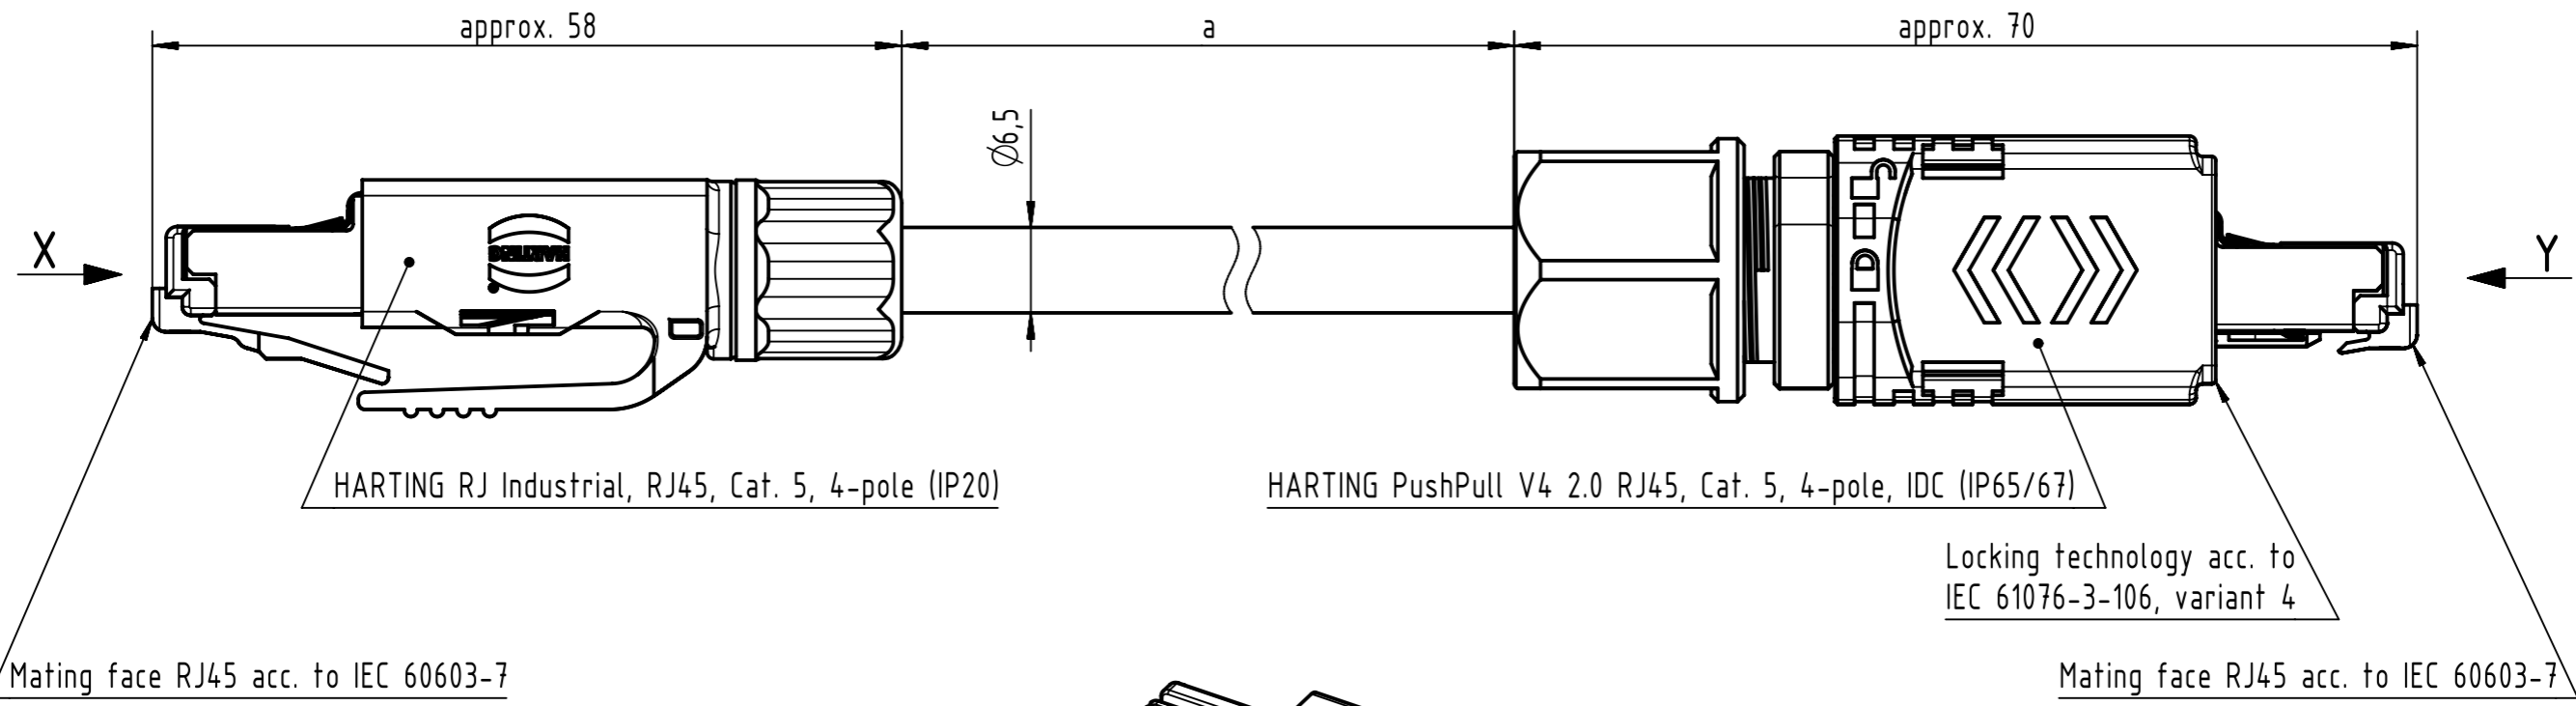

Connector Location A

Connector Location B

X male

Y male

- Temperature range: -40°C ... +70°C

	All rights reserved		Created by STOCHECIC Stocheci		Inspected by COSTEA Costea		Standardisation MUNTEANV Muntean		Date 2019-10-30		State Final Release			
	Department HCS - RO		Title RJ45 IP20 - PPv4, 4xAWG22		Type TB		Number 0945701XXXX		Doc-Key / ECM-Nr. 100155407/UGD/024/F 500000159777		Rev. F Page 1/2			
HARTING Customised Solutions D-32339 Espelkamp			All Dimensions in mm			Tech. Character.			Free size tol.			According to production drawing		