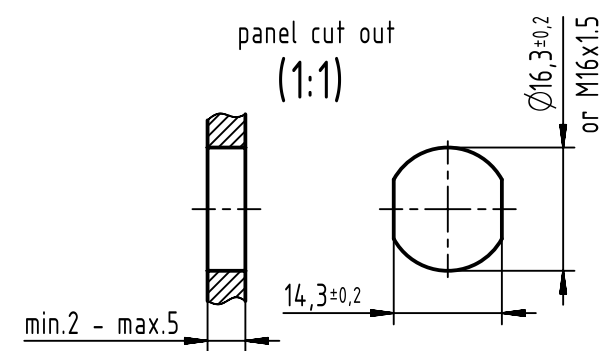

1 2 3 4 5 6

A

B

C

D

A

(view without locking nut and sealing)

	All Dimensions in mm Original Size DIN A4		Scale 2:1	Free size tol.		Ref. Sub.		
	All rights reserved Department EC PD - DE		Created by DYCKC	Inspected by EISFELD	Standardisation HOFFMANN	Date 2017-11-15	State Final Release	
HARTING Electronics GmbH D-32339 Espelkamp			Title HARTING M12 PFT female 4-pole D-coded M16x1.5				Doc-Key / ECM-Nr. 100218678/UGD/008/F 500000128000	
			Type TB	Number 21033712403			Rev. F	Page 1/1