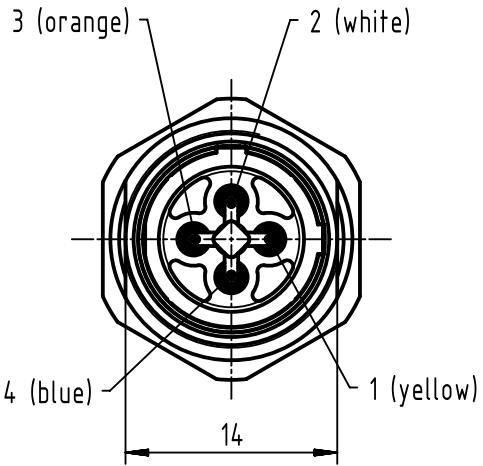

1 2 3 4 5 6

A

B

C

D

A

(view without locking nut and sealing)

	All Dimensions in mm Original Size DIN A4		Scale 2:1	Free size tol.		Ref. Sub.		
	All rights reserved Department EC PD - DE		Created by DYCKC	Inspected by EISFELD	Standardisation HOFFMANN	Date 2017-11-15	State Final Release	
HARTING Electronics GmbH D-32339 Espelkamp			Title HARTING M12 PFT female 4-pole D-coded M16x1.5				Doc-Key / ECM-Nr. 100218678/UGD/008/F 500000128000	
			Type TB	Number 21033712403			Rev. F	Page 1/1