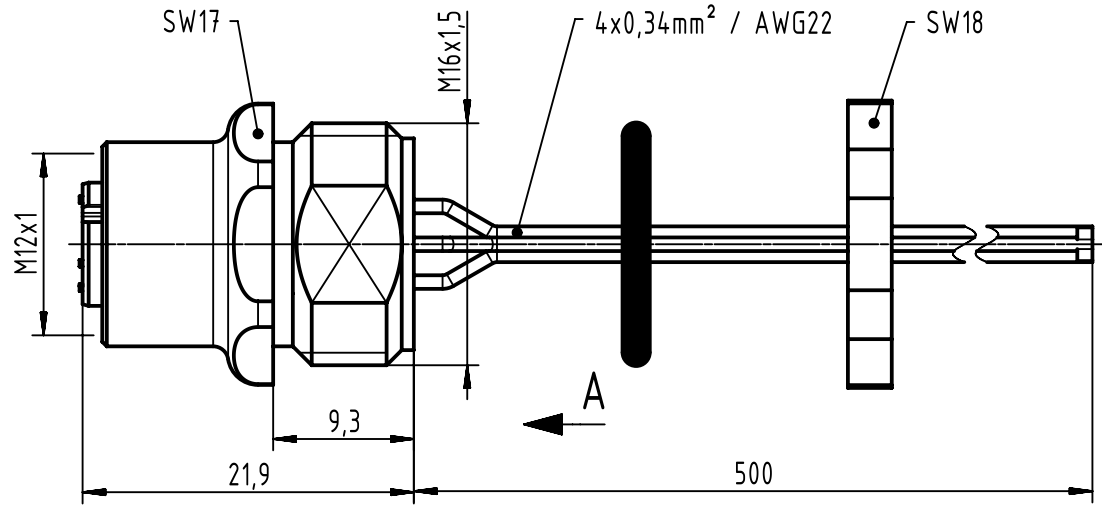

1 2 3 4 5 6

A

B

C

D

A

(view without locking nut and sealing)

	All Dimensions in mm Original Size DIN A4		Scale 2:1	Free size tol.		Ref. Sub.		
	All rights reserved Department EC PD - DE		Created by DYCKC	Inspected by EISFELD	Standardisation HOFFMANN	Date 2017-11-15	State Final Release	
HARTING Electronics GmbH D-32339 Espelkamp			Title HARTING M12 PFT female 4-pole D-coded M16x1.5				Doc-Key / ECM-Nr. 100218678/UGD/008/F 500000128000	
			Type TB	Number 21033712403			Rev. F	Page 1/1