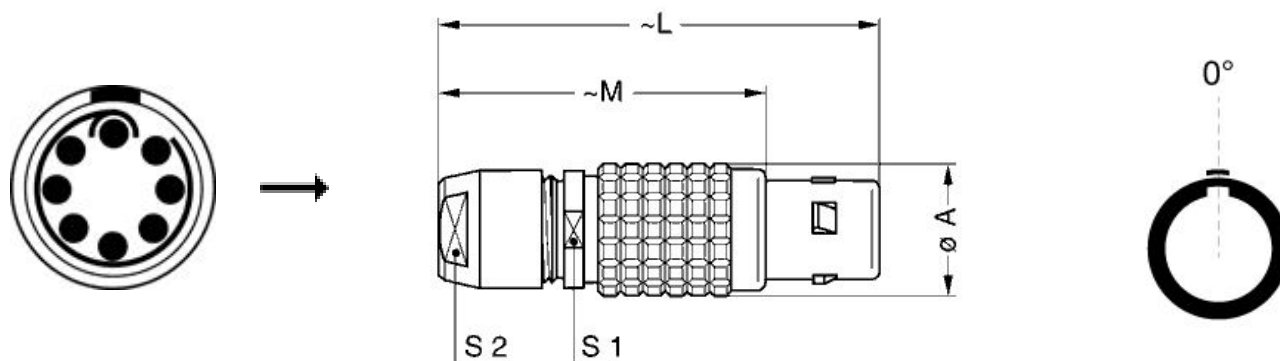

Others

Endurance (Shell): 5000
Temp (min / max): -55°C / +250°C
Humidity (max): <=95% [at 60 deg C / 140 F]
Vibration: 15 g [10 Hz - 2000 Hz]
Shock Resistance: 100 g [6 ms]
Climatical Category: 50/175/21
Shielding (min): 75 dB (10 MHz)
Shielding (min): 40 dB (1 GHz)
Salt Spray Corrosion: >1000 hr

DRAWINGS

Dimensions

	A	L	M	S1	S2
mm.	18	58	43	15	14
in.	0,71	2,28	1,69	0,59	0,55

RECOMMENDED BY LEMO

Tools

Spanner wrench: [DCD.3B.040.PA140](#)

Caps: [BFG.3B.100.PCSG](#)

LEMO products and services are provided "as is". LEMO makes no warranties or representations with regard to LEMO product & services or use of them, express, implied or statutory, including for accuracy, completeness, or security. The user is fully responsible for his products and applications using LEMO components.