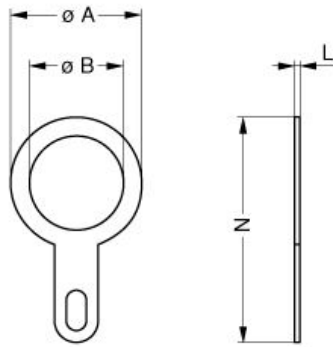

[Catalog](#)

TECHNICAL DETAILS

Mechanics

Shell Style/Model	GCA*: Earthing washer
Keying	No keying
Housing Material	Aluminum alloy (anodized) shell and collet nut, nickel plated [SAE AMS QQ N 290] brass latch sleeve and mid pieces
Weight	.19 g

DRAWINGS

No keying

Dimensions

	A	B	L	N
mm.	9.5	7.1	0.4	18.2
in.	0,37	0,28	0,02	0,72

RECOMMENDED BY LEMO

Tools

LEMO products and services are provided "as is". LEMO makes no warranties or representations with regard to LEMO product & services or use of them, express, implied or statutory, including for accuracy, completeness, or security. The user is fully responsible for his products and applications using LEMO components.