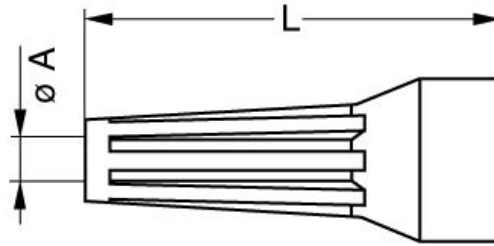

DRAWINGS

No keying

Dimensions

	A	L
mm.	4.0	24
in.	0,16	0,94

RECOMMENDED BY LEMO

Tools

LEMO products and services are provided "as is". LEMO makes no warranties or representations with regard to LEMO product & services or use of them, express, implied or statutory, including for accuracy, completeness, or security. The user is fully responsible for his products and applications using LEMO components.