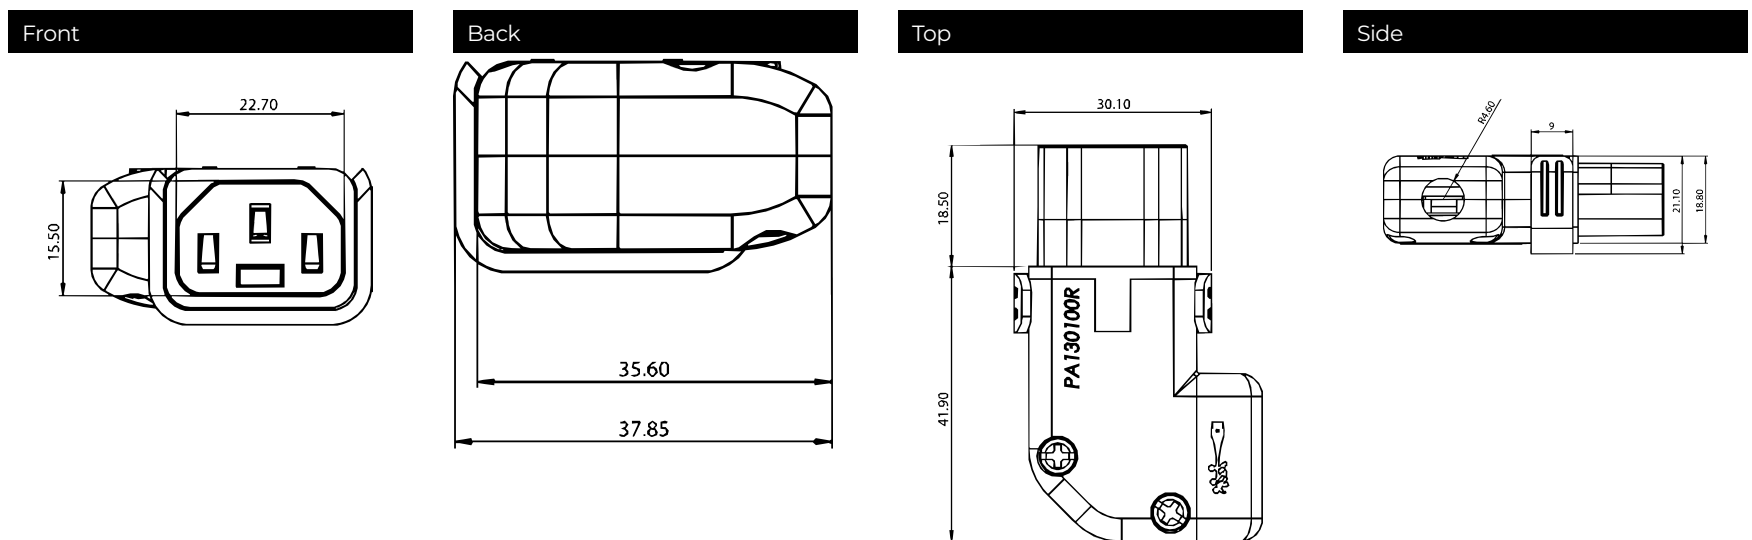

The nominal torque value for the terminal screws is 0.4Nm. The strain relief clamping screws should be tightened with 0.3Nm. Additional instruction manual is available on request.

Straight Rewirable IEC Lock+ Appliance Outlet

Down (& Up) Angled Rewirable IEC Lock+ Appliance Outlet

Right (& Left) Angled Rewirable IEC Lock+ Appliance Outlet

All dimensions in mm; 1 inch = 25.4 mm
Tolerances according to: ISO 2768-m/EN 22768-m

Headquarters, Global Innovation and Development