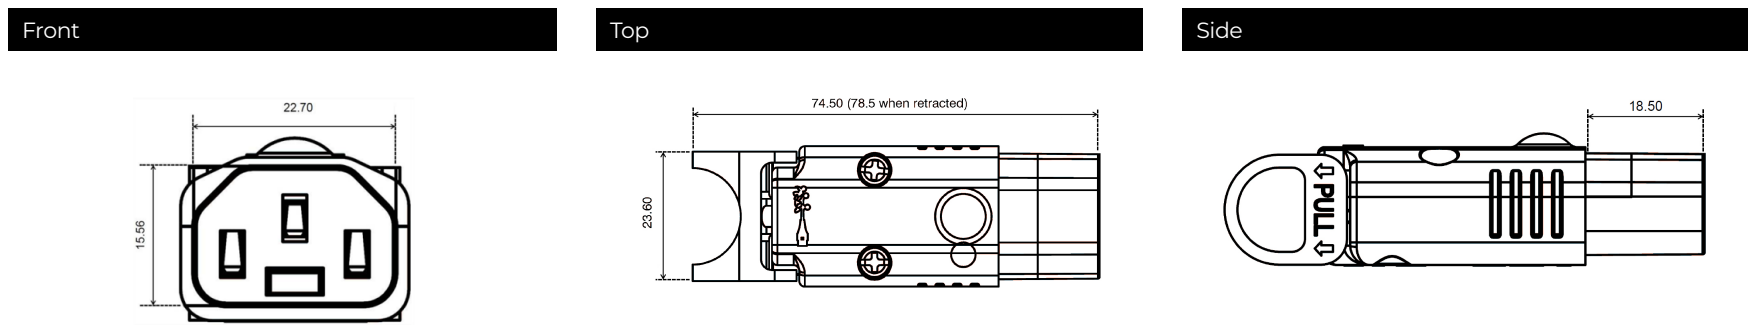

There are different Versions available (straight and angled), please select the Ordercode in the table below:

Straight Version	
Rewireable Connector (not PSE approved):	815763
Rewireable Connector (PSE approved):	816590
Angled Version	
Up/Down Angled Rewireable Connector:	820893
Left/Right Angled Rewireable Connector:	820892

Down (& Up) Angled Rewirable IEC Lock+ Appliance Outlet

Right (& Left) Angled Rewirable IEC Lock+ Appliance Outlet

All dimensions in mm; 1 inch = 25.4 mm
Tolerances according to: ISO 2768-m/EN 22768-m

Headquarters, Global Innovation and Development