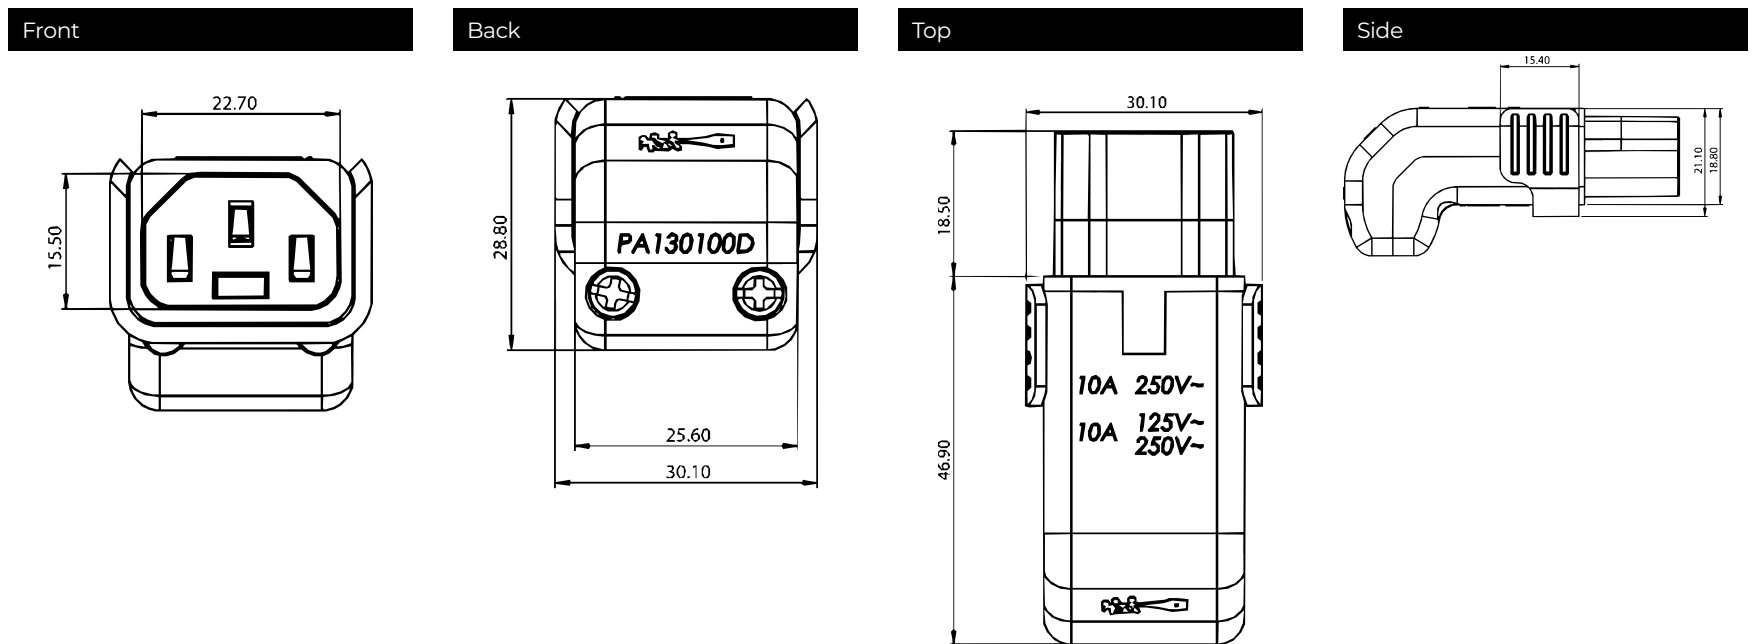

There are different Versions available (straight and angled), please select the Ordercode in the table below:

Straight Version	
Rewireable Connector (not PSE approved):	815763
Rewireable Connector (PSE approved):	816590
Angled Version	
Up/Down Angled Rewireable Connector:	820893
Left/Right Angled Rewireable Connector:	820892

The nominal torque value for the terminal screws is 0.4Nm. The strain relief clamping screws should be tightened with 0.3Nm. Additional instruction manual is available on request.

Straight Rewirable IEC Lock+ Appliance Outlet

Down (& Up) Angled Rewirable IEC Lock+ Appliance Outlet

Right (& Left) Angled Rewirable IEC Lock+ Appliance Outlet

All dimensions in mm; 1 inch = 25.4 mm
Tolerances according to: ISO 2768-m/EN 22768-m

Headquarters, Global Innovation and Development