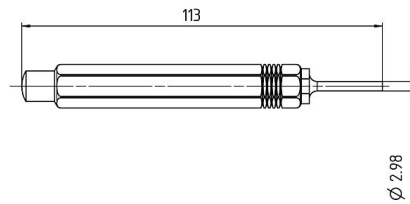

Product description	Release tool, for signal contact
Area	series 692/693/696/713/715/763/766/813/814/815/825/866/876
Part no.	66 0004 001

Illustration

Scale drawing

Technical data

General features

Part no.	66 0004 001
Additional information	for signal contact
Weight (g)	32.09
Customs tariff number	82055980
Country of Origin	DE