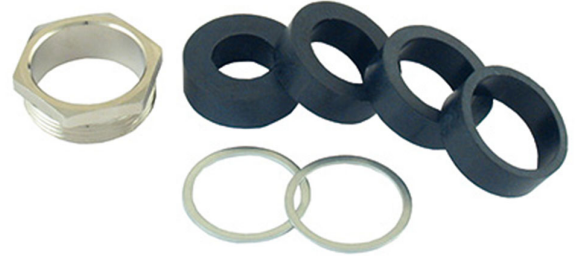

Part Number : [936000046](#)

Product Description : GWconnect Metal Cable Gland, with Washer and Gaskets, M20x1.5 Thread

Series Number : 93600

Status : Active

Product Category : Heavy-Duty Cable Glands

Engineering Number : 7000.6848.0

Multiple Part Product Compliance Statements

- Eu RoHS
- REACH SVHC
- Low-Halogen

Multiple Part Industry Compliance Documents

- IPC 1752A Class C
- IPC 1752A Class D
- Molex Product Compliance Declaration
- IEC-62474
- chemSHERPA (xml)

EU RoHS Certificate of Compliance

Part Details

General

Status	Active
Category	Heavy-Duty Cable Glands
Series	93600
Description	GWconnect Metal Cable Gland, with Washer and Gaskets, M20x1.5 Thread
Cable Gland Type	IP66 - Basic
Comments	4 Gaskets: 4.00, 7.00, 10.00, and 13.00mm internal diameters.
IP Rating	IP66
Product Family	GWconnect Heavy Duty Connectors (HDC)
Product Name	GWconnect
UPC	887191826189

Physical

Cable Diameter	3.50-12.50mm
Material - Cable Gland	Brass
Material - Gasket	Elastomer
Material - Plating	Nickel (body), Zinc (washer)
Material - Washer	Steel
Net Weight	21.000/g
Packaging Type	Bag
Panel Mount	Yes
Temperature Range - Operating	-40° to +125°C
Thread Size	M20x1.5
Thread Type	(M) Metric