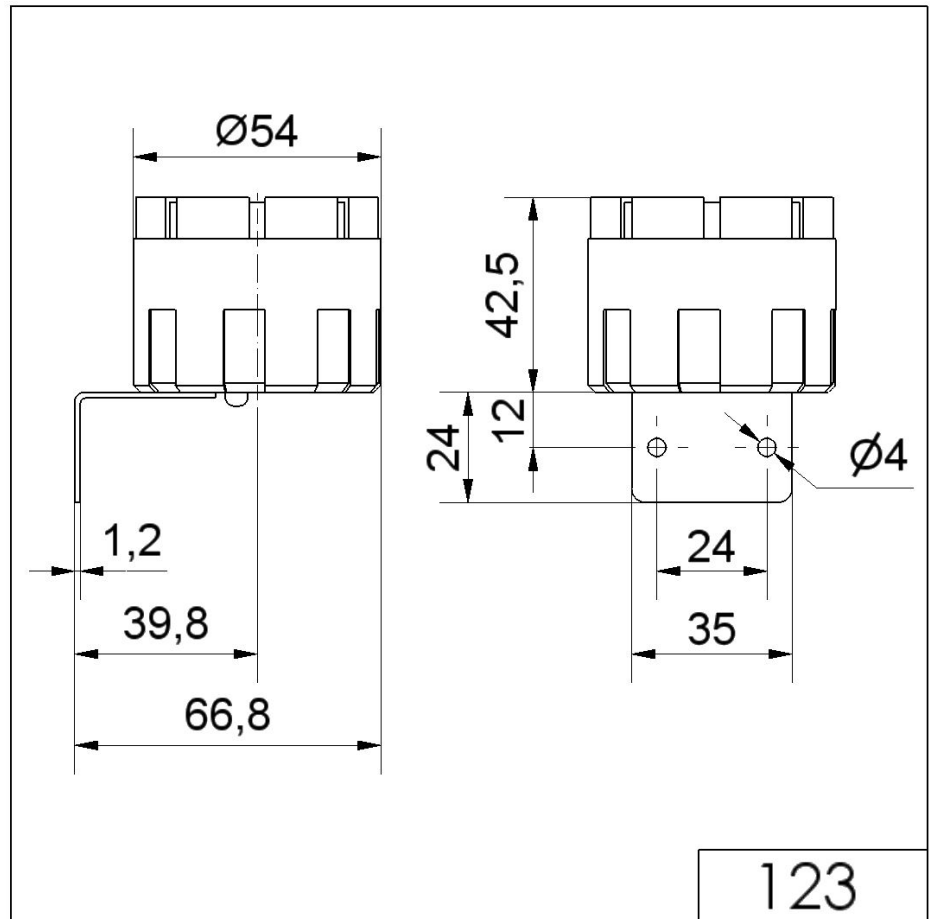

Midi Horns and Sirens / Electronic Siren 123

Electr. Siren WM alternating 12VDC BK

DRAWING

For additional installation and mounting information, refer to the appropriate user guide at www.werma.com. This printed copy is for information only and is subject to alteration.