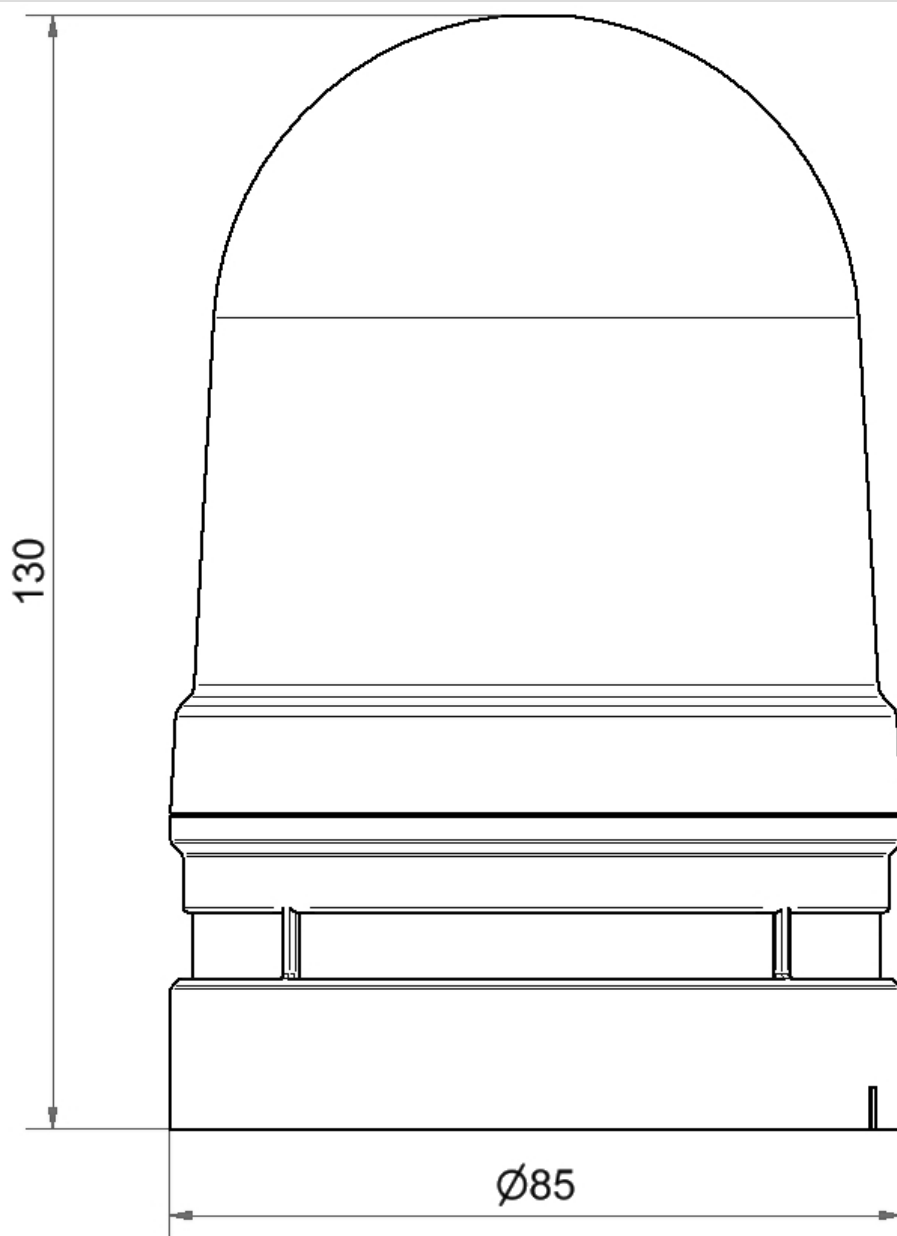

Midi / EvoSIGNAL

Midi TwinLIGHT Combi 115-230VAC GN

DRAWING

For additional installation and mounting information, refer to the appropriate user guide at www.werma.com. This printed copy is for information only and is subject to alteration.