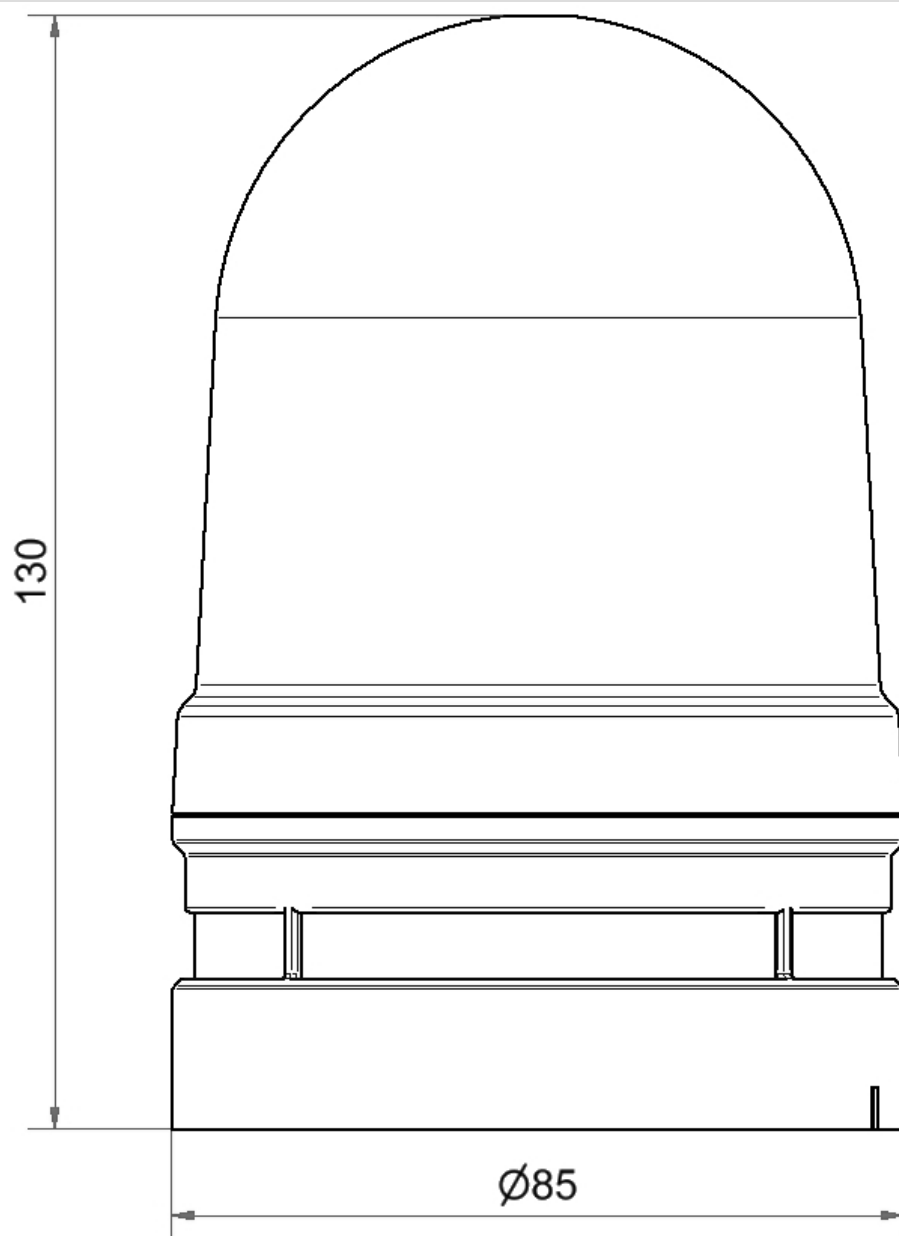

Midi / EvoSIGNAL

Midi TwinLIGHT Combi 115-230VAC YE

DRAWING

For additional installation and mounting information, refer to the appropriate user guide at www.werma.com. This printed copy is for information only and is subject to alteration.