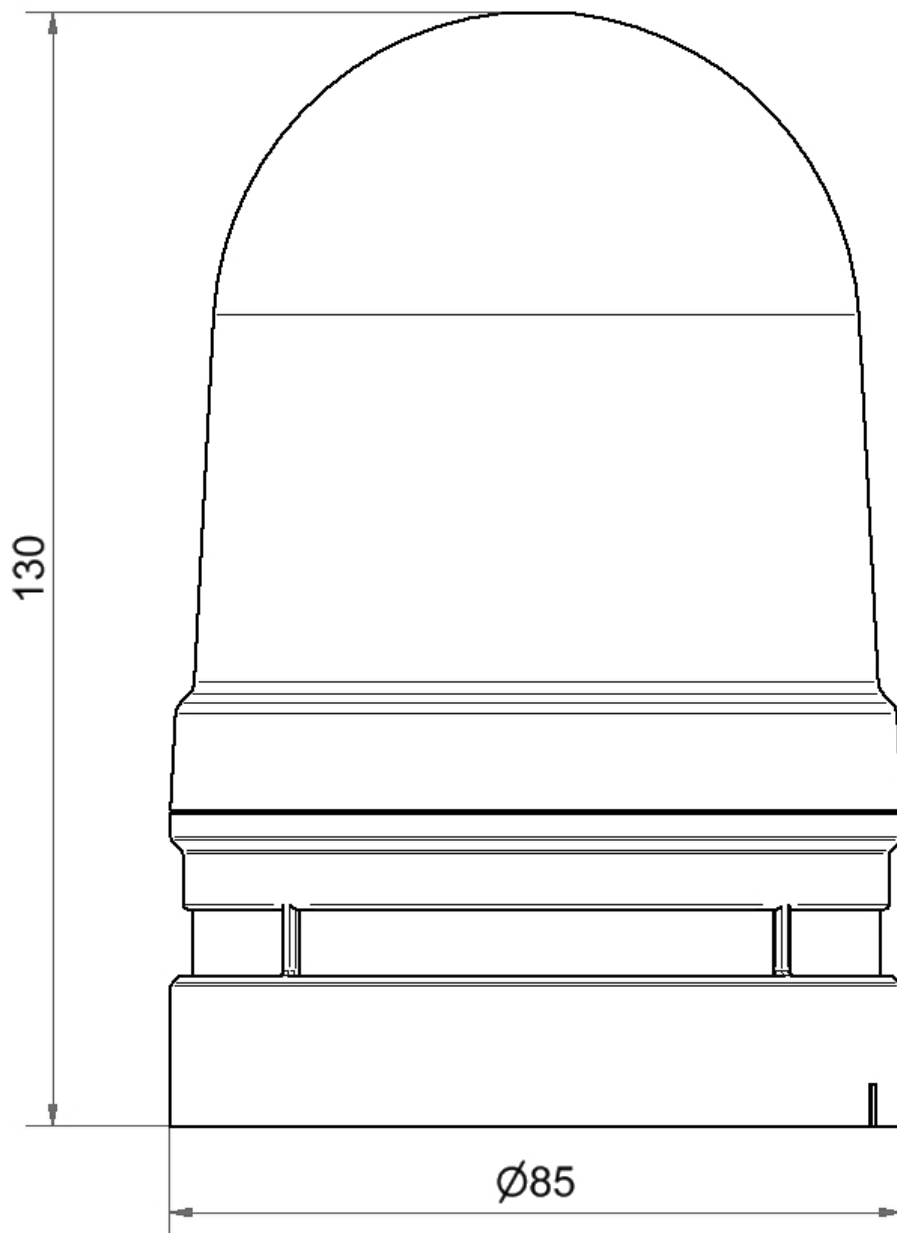

Midi / EvoSIGNAL

Midi TwinLIGHT Combi 115-230VAC CL

DRAWING

For additional installation and mounting information, refer to the appropriate user guide at www.werma.com. This printed copy is for information only and is subject to alteration.