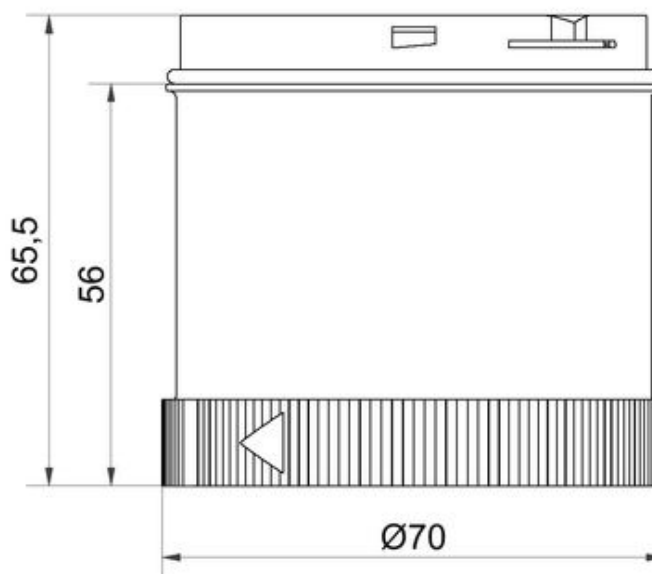

KombiSIGN 71 / LED Perm. light ultrabright 644

LED Perm. light ultrabright 24VDC YE

DRAWING

For additional installation and mounting information, refer to the appropriate user guide at www.werma.com. This printed copy is for information only and is subject to alteration.