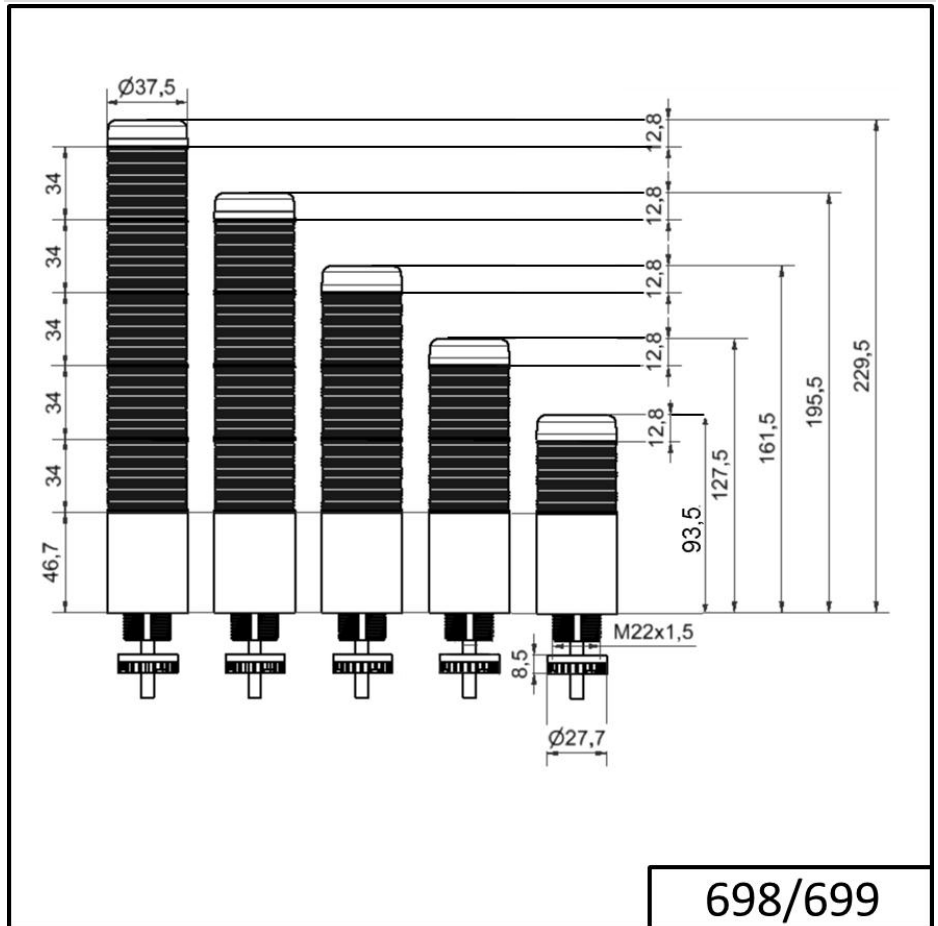

Completely pre-assembled Signal Towers / KOMPAKT 37
K37 plug EM Pulse tone 24VAC/DC BU/WH/GN

DRAWING

698/699

For additional installation and mounting information, refer to the appropriate user guide at www.werma.com. This printed copy is for information only and is subject to alteration.