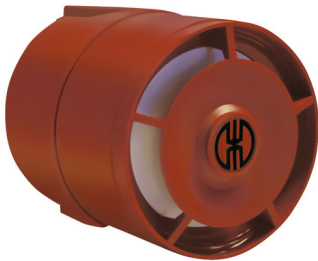

Ex horns and sirens / Ex Multi Tone Sounder 714

ZZ

Part No.: 714.000.55

MECHANICAL DATA	
Length	9999 mm
Width	9999 mm
Height	103 mm
Diameter	93 mm
Materials	PC/ABS
Cap colour	Red
Housing colour	Red Yellow
Protection category	IP65 IP67
Connection	Screw terminals
cross-sectional area maximum	2,50mm ² / 14AWG
Cable entry	Screwed cable gland
Cable entry minimum	d = 6 mm
Cable entry maximum	d = 13 mm
Tension relief	Present (conforms to VDI)
Type of fixing	Wall mounting
Acoustic service life	5,000 h minimum
Working temperature minimum	-20°C
Working temperature maximum	+50°C
Ex approval number	BAS 06 ATEX 1259
Atex-guidance	2014/34/EU
Ex label for gas	II2G Ex ib IIC T4/T5/T6 Gb
Total weight in g	357 g
Net weight in g	330 g
ELECTRICAL DATA	
Voltage	24V
voltage type	DC
Total current consumption	14 mA
Starting current	28 mA
ACUSTICAL DATA	
Volume/dB(max) at 1m distance	100 dB
Acoustic signal image	Multi-tone
Number of tones	32 tone
Volume adjustable	Infinitely adjustable
Volume adjustment range	0 - 100%

For additional installation and mounting information, refer to the appropriate user guide at www.werma.com. This printed copy is for information only and is subject to alteration.

Ex horns and sirens / Ex Multi Tone Sounder 714