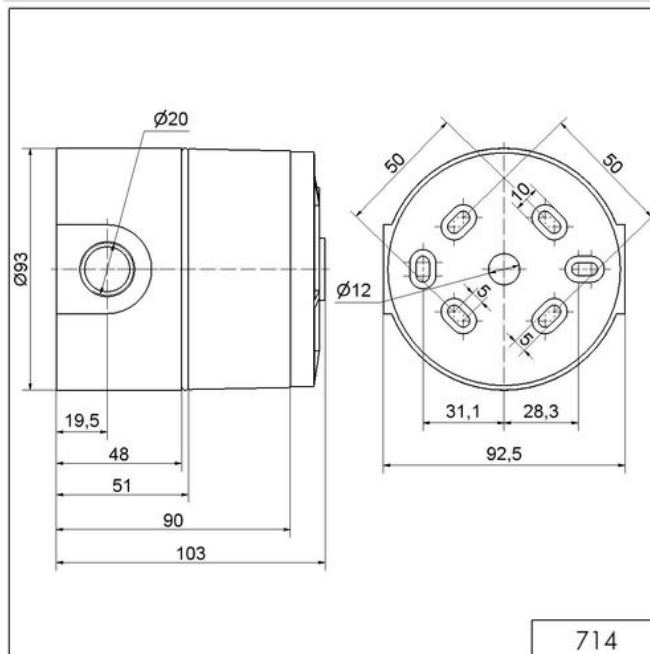

Ex horns and sirens / Ex Multi Tone Sounder 714

ZZ

Part No.: 714.000.55

MECHANICAL DATA	
Length	9999 mm
Width	9999 mm
Height	103 mm
Diameter	93 mm
Materials	PC/ABS
Cap colour	Red
Housing colour	Red Yellow
Protection category	IP65 IP67
Connection	Screw terminals
cross-sectional area maximum	2,50mm ² / 14AWG
Cable entry	Screwed cable gland
Cable entry minimum	d = 6 mm
Cable entry maximum	d = 13 mm
Tension relief	Present (conforms to VDI)
Type of fixing	Wall mounting
Acoustic service life	5,000 h minimum
Working temperature minimum	-20°C
Working temperature maximum	+50°C
Ex approval number	BAS 06 ATEX 1259
Atex-guidance	2014/34/EU
Ex label for gas	II2G Ex ib IIC T4/T5/T6 Gb
Total weight in g	357 g
Net weight in g	330 g
ELECTRICAL DATA	
Voltage	24V
voltage type	DC
Total current consumption	14 mA
Starting current	28 mA
ACUSTICAL DATA	
Volume/dB(max) at 1m distance	100 dB
Acoustic signal image	Multi-tone
Number of tones	32 tone
Volume adjustable	Infinitely adjustable
Volume adjustment range	0 - 100%

ZZ

DRAWING

! For additional installation and mounting information, refer to the appropriate user guide at www.werma.com. This printed copy is for information only and is subject to alteration.