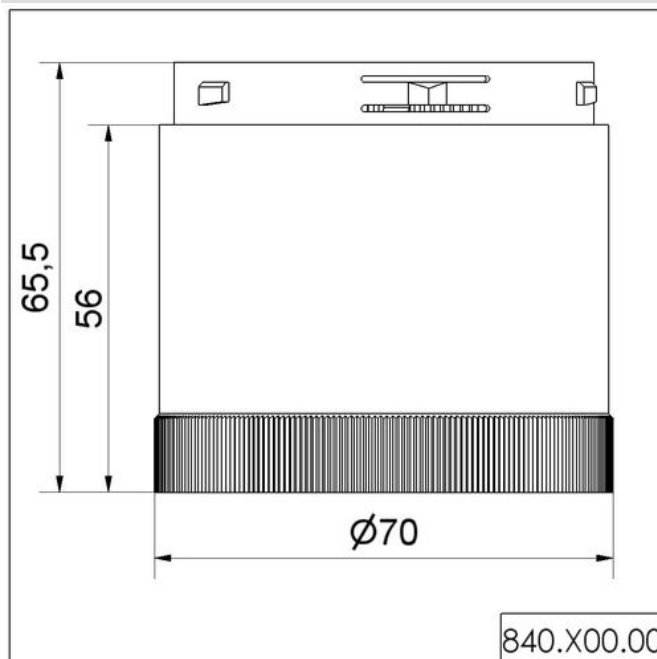

KombiSIGN 70 / Permanent Beacon 840  
**Perm. light element 12-230VAC/DC GN**

Part No.:	840.200.00
Series:	KombiSIGN 70

MECHANICAL DATA	
Height	66 mm
Diameter	70 mm
Materials	PC
Cap colour	Green
Protection category	IP54
Service life optical	depends on bulb
Working temperature minimum	-20°C
Working temperature maximum	+50°C
Total weight in g	66 g
Net weight in g	66 g

ELECTRICAL DATA	
Voltage	12-230V
voltage type	AC/DC

OPTICAL DATA	
Light colour	Green

**DRAWING**

! For additional installation and mounting information, refer to the appropriate user guide at [www.werma.com](http://www.werma.com). This printed copy is for information only and is subject to alteration.