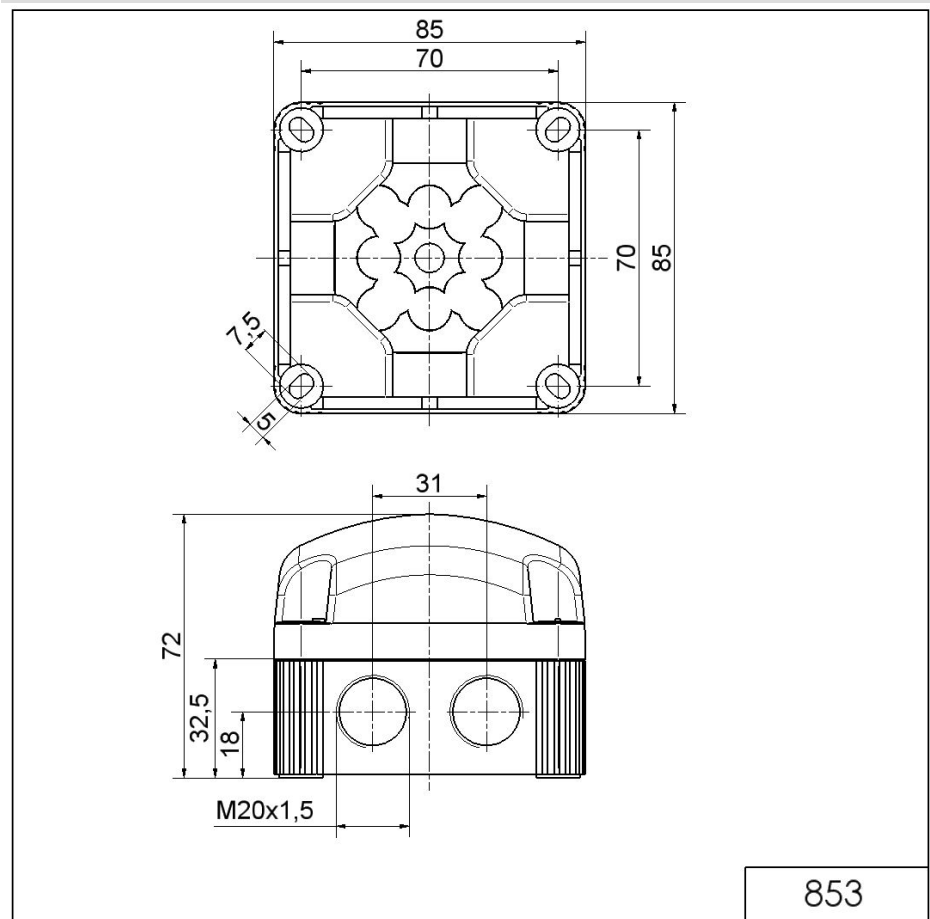

FlexSQUARE / LED Permanent Beacon 853
LED Perm. Beacon BWM 24VDC YE

Conforms with CE	Yes
WEEE	Yes
Conforms with ATEX-directive	No
Conforms with CCC	No
Conforms with UL	No
Conforms with FCC	No
Conforms with IC	No
EAC certificate available	Yes
Conforms with UKCA (Importer)	Yes (WERMA (UK) Ltd.)
Conforms with AS-I	No
ICAO Certification	No
Conforms with DNV	No
Conforms with RoHS CN	No
Conforms with VdS	No

DRAWING

853

! For additional installation and mounting information, refer to the appropriate user guide at www.werma.com. This printed copy is for information only and is subject to alteration.