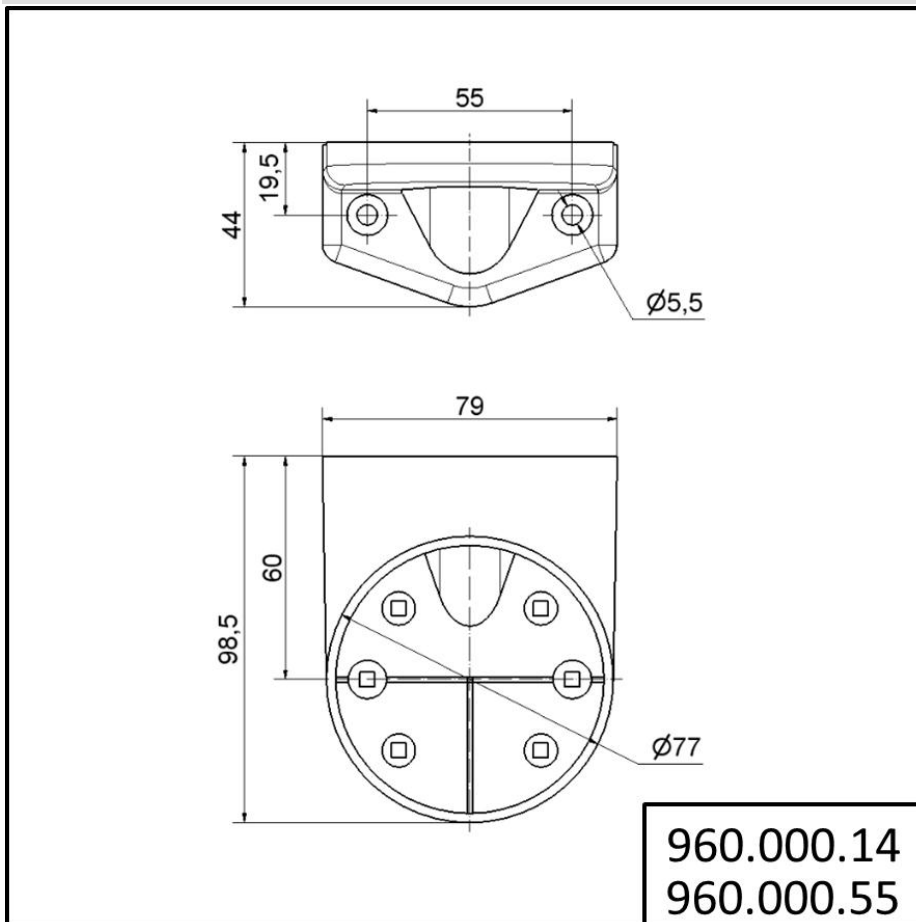

Systems for optimising production / Accessories

Bracket concealed cable entry GY

DRAWING

For additional installation and mounting information, refer to the appropriate user guide at www.werma.com. This printed copy is for information only and is subject to alteration.