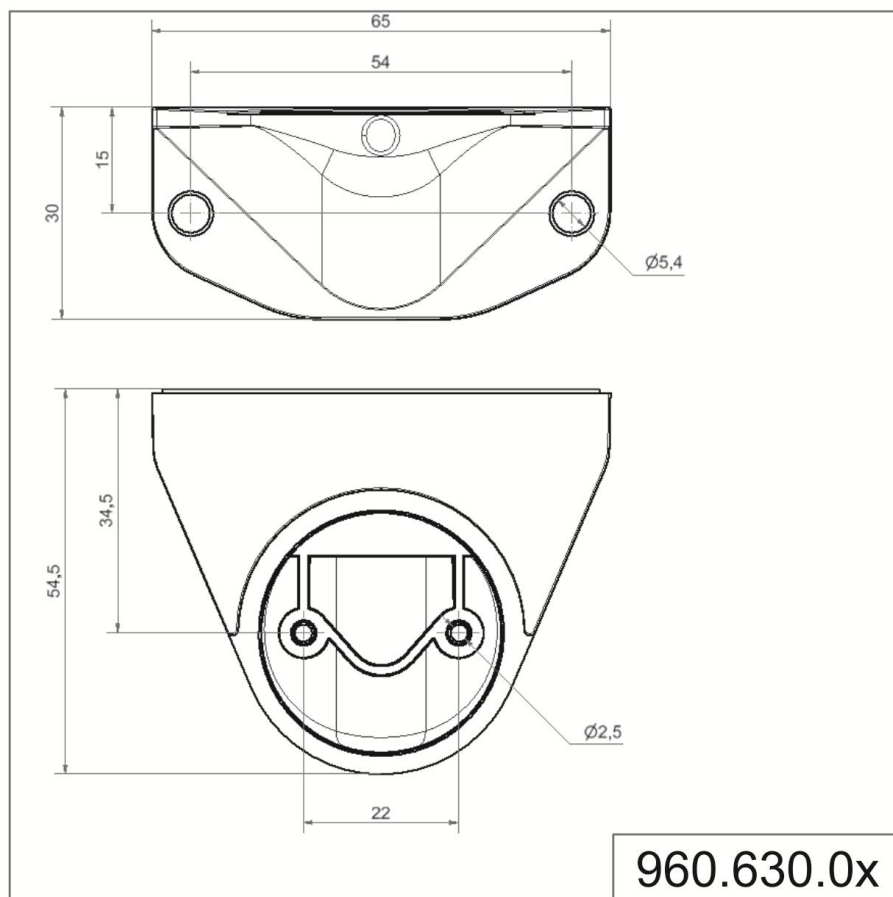

KombiSIGN 40 / Accessories

Bracket concealed cable entry WM BK

DRAWING

For additional installation and mounting information, refer to the appropriate user guide at www.werma.com. This printed copy is for information only and is subject to alteration.