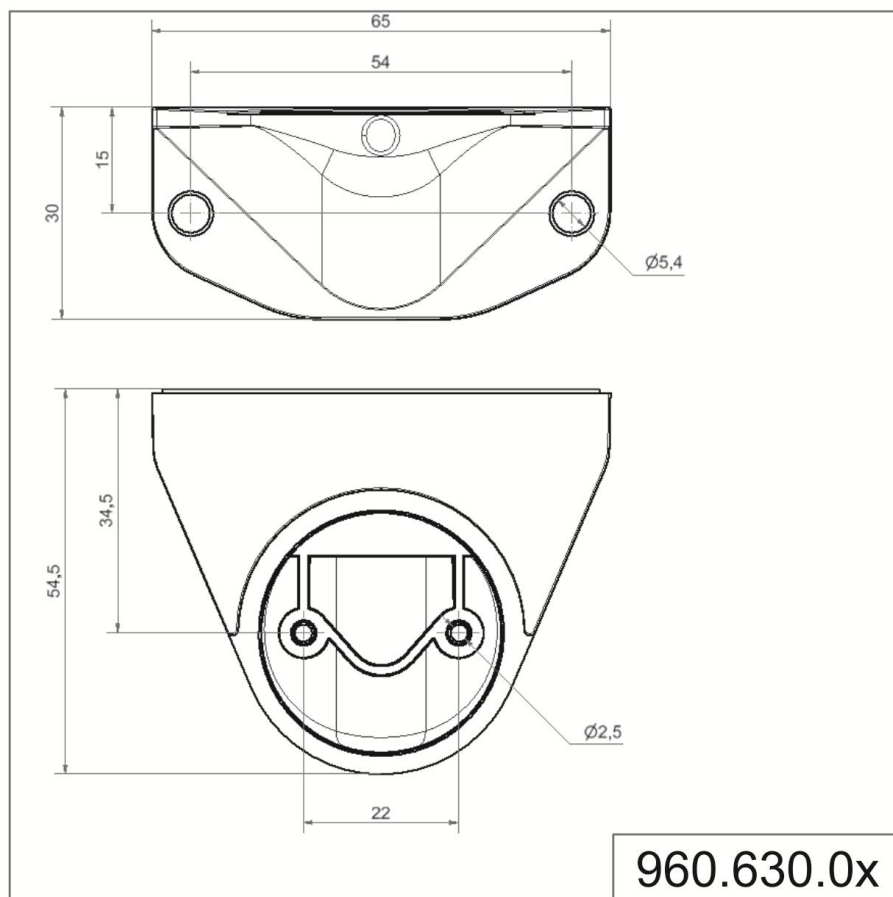

KombiSIGN 40 / Accessories

Bracket concealed cable entry WM GY

DRAWING

For additional installation and mounting information, refer to the appropriate user guide at www.werma.com. This printed copy is for information only and is subject to alteration.