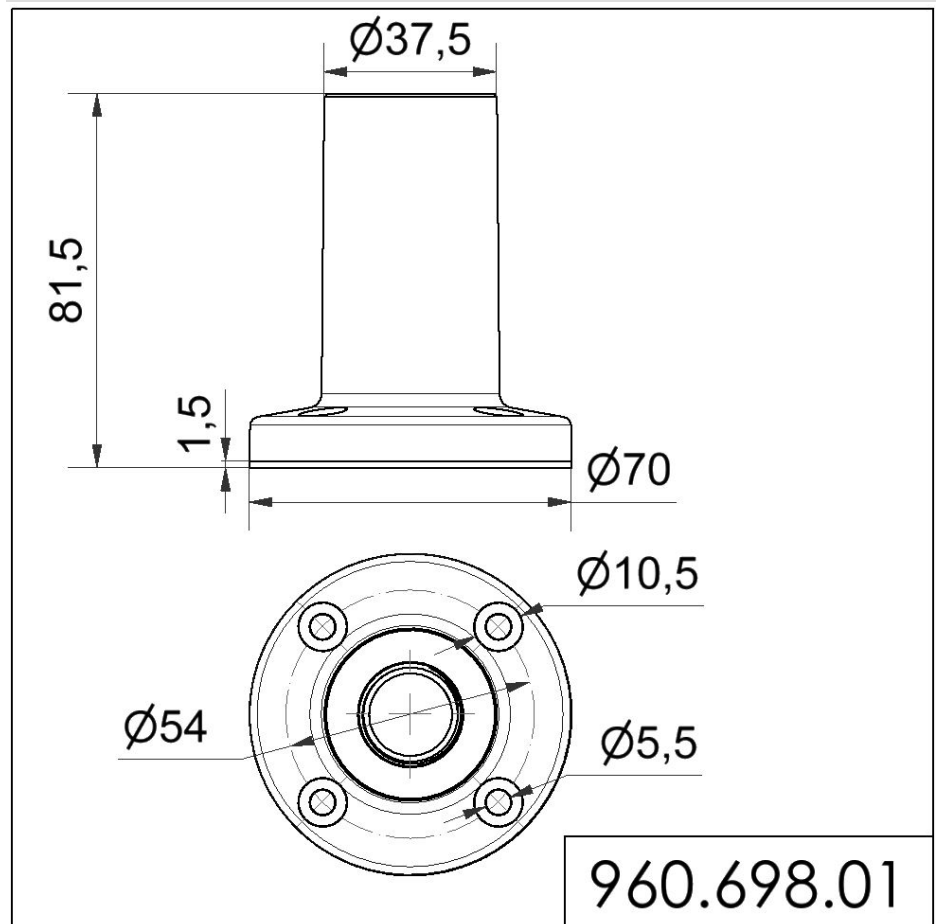

KOMPAKT 37 / Accessories

Base w. integrated tube BK

Part No.: 960.698.01

MECHANICAL DATA	
Height	82 mm
Diameter	70 mm
Materials	PC
Housing colour	Black
Weight with packaging	49 g
Product weight	49 g

APPROVAL DATA	
Conforms with CE	No
WEEE	No
Conforms with ATEX-directive	No
Conforms with CCC	No
Conforms with UL	No
Conforms with FCC	No
Conforms with IC	No
EAC certificate available	No
Conforms with AS-I	No
ICAO Certification	No
Conforms with DNV	No
Conforms with RoHS CN	e-logo

Base w. integrated tube BK

DRAWING

For additional installation and mounting information, refer to the appropriate user guide at www.werma.com. This printed copy is for information only and is subject to alteration.