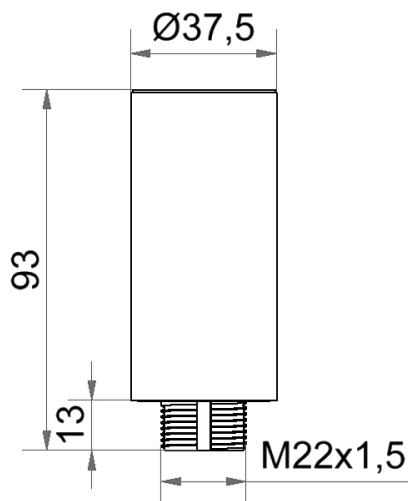

DRAWING

For additional installation and mounting information, refer to the appropriate user guide at www.werma.com. This printed copy is for information only and is subject to alteration.