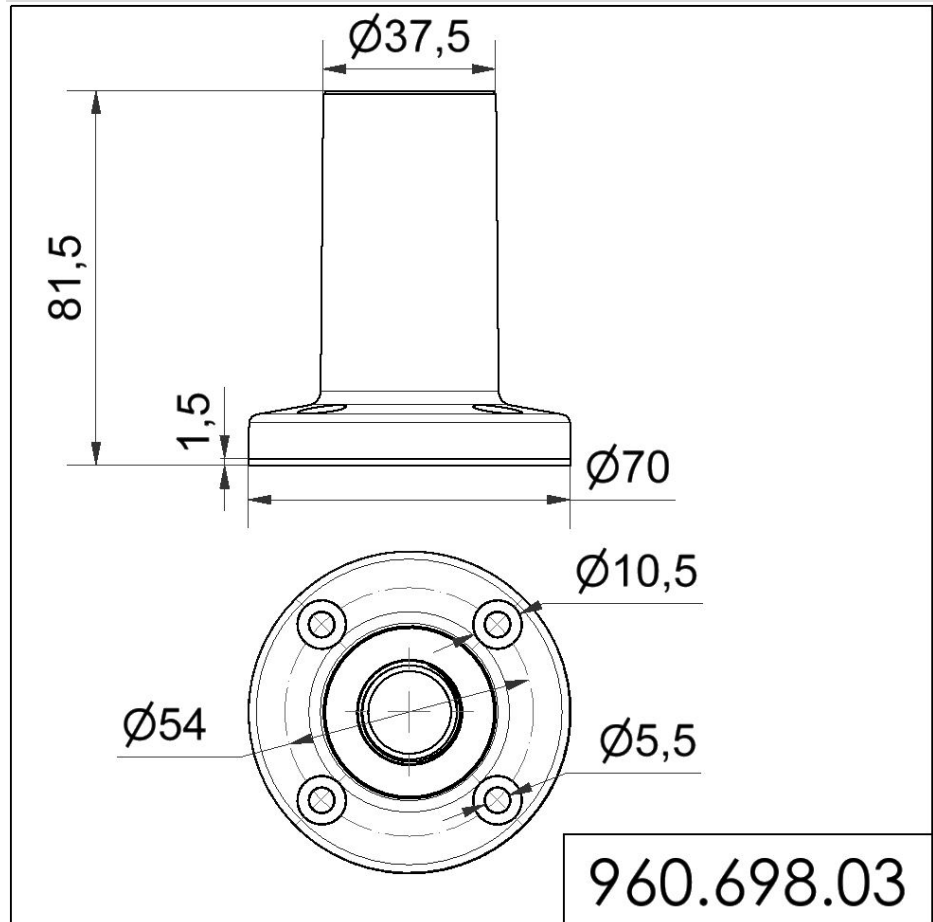

KOMPAKT 37 / Accessories

Base w. integrated tube SR

DRAWING

For additional installation and mounting information, refer to the appropriate user guide at www.werma.com. This printed copy is for information only and is subject to alteration.