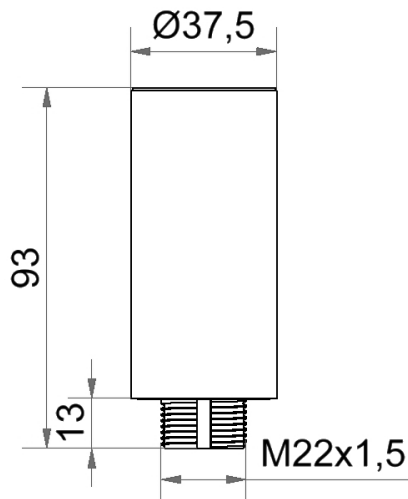

DRAWING

For additional installation and mounting information, refer to the appropriate user guide at www.werma.com. This printed copy is for information only and is subject to alteration.