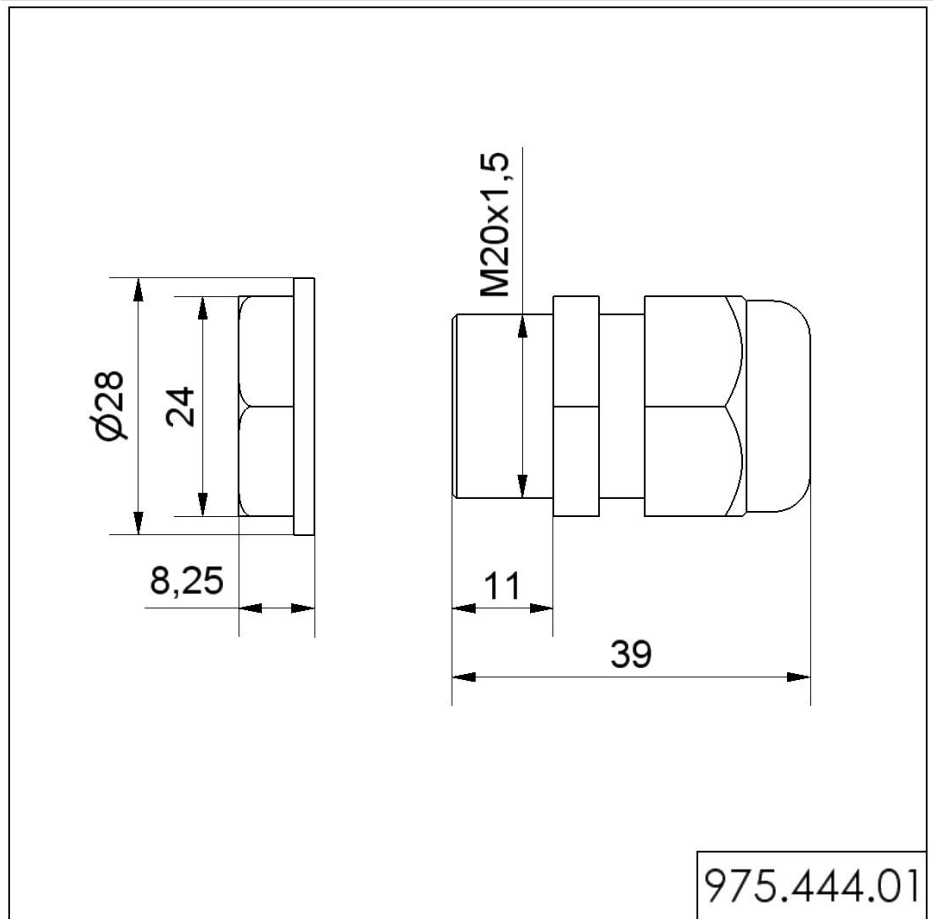

DRAWING

! For additional installation and mounting information, refer to the appropriate user guide at www.werma.com. This printed copy is for information only and is subject to alteration.