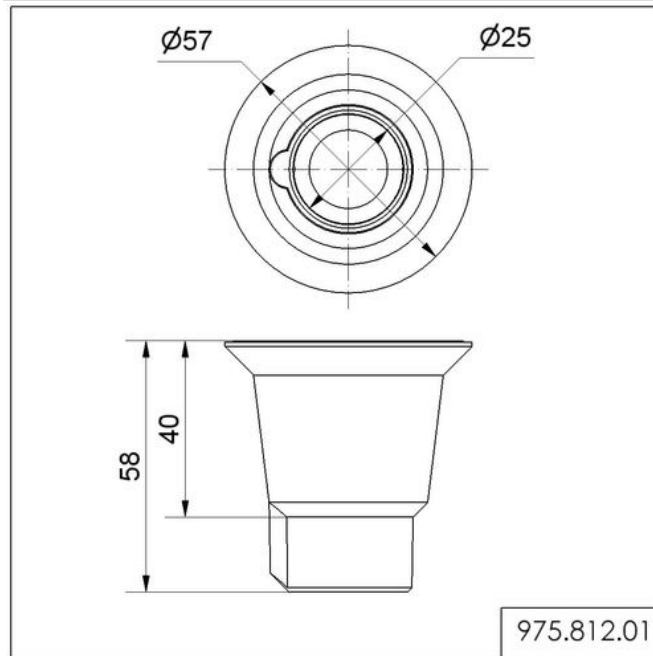

DRAWING

! For additional installation and mounting information, refer to the appropriate user guide at www.werma.com. This printed copy is for information only and is subject to alteration.