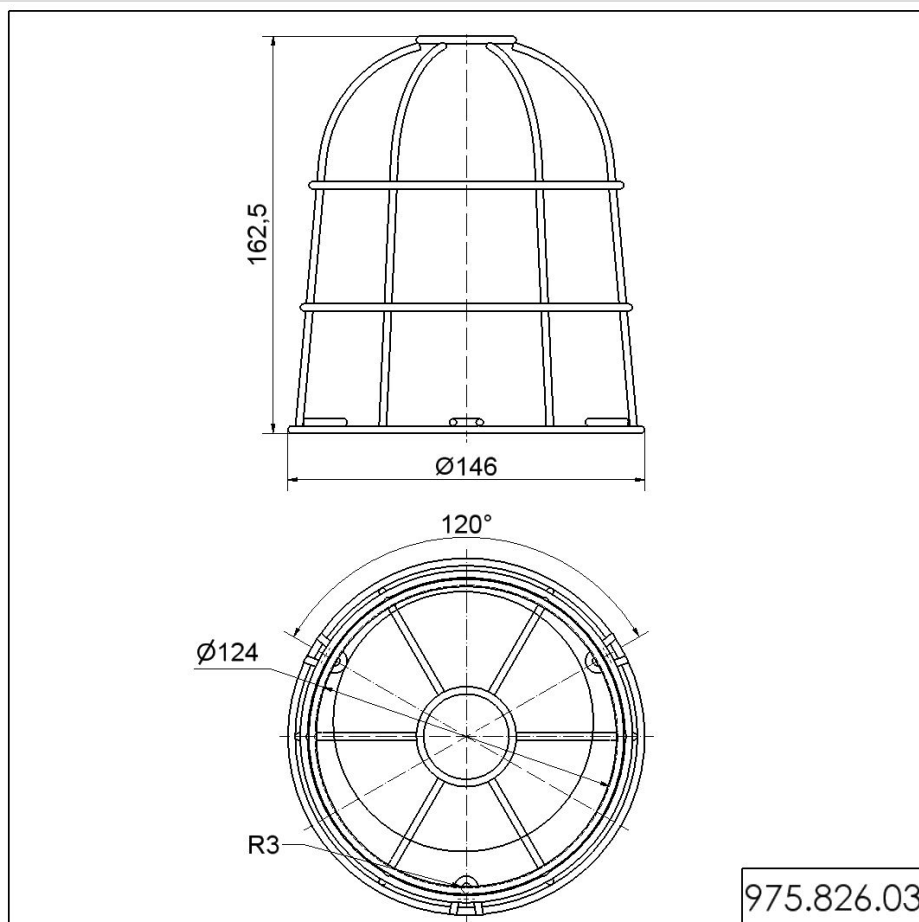

Permanent Light 826 / Accessories

Wire guard SR

DRAWING

! For additional installation and mounting information, refer to the appropriate user guide at www.werma.com. This printed copy is for information only and is subject to alteration.