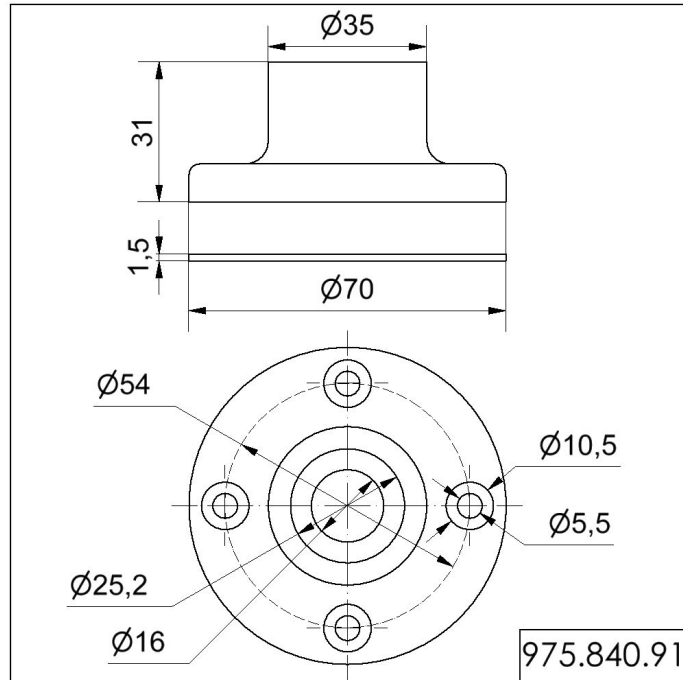

KombiSIGN 50 / Accessories

Base for tube D25mm, metal BK**Part No.:** 975.840.91**MECHANICAL DATA**

Height	31 mm
Diameter	70 mm
Materials	Aluminium
Housing colour	Black
Weight with packaging	109 g
Product weight	109 g

Base for tube D25mm, metal BK

DRAWING

For additional installation and mounting information, refer to the appropriate user guide at www.werma.com. This printed copy is for information only and is subject to alteration.