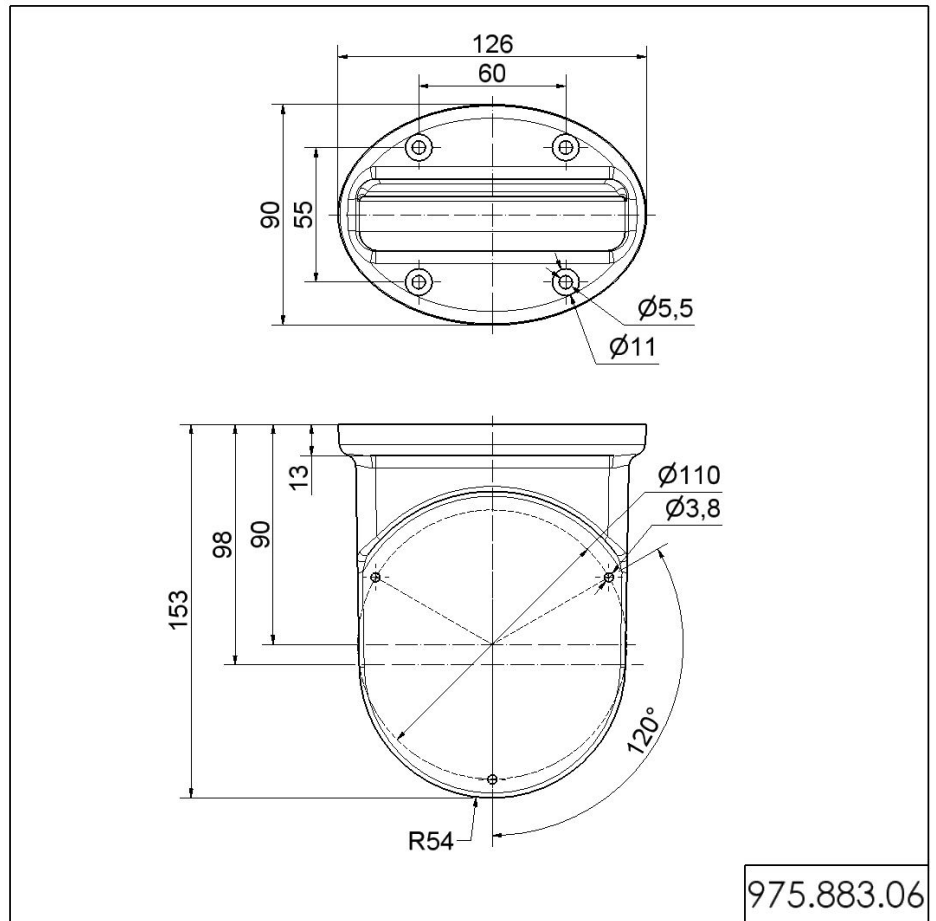

LED-Permanent Light 280 / Accessories
Bracket BK

DRAWING

For additional installation and mounting information, refer to the appropriate user guide at www.werma.com. This printed copy is for information only and is subject to alteration.